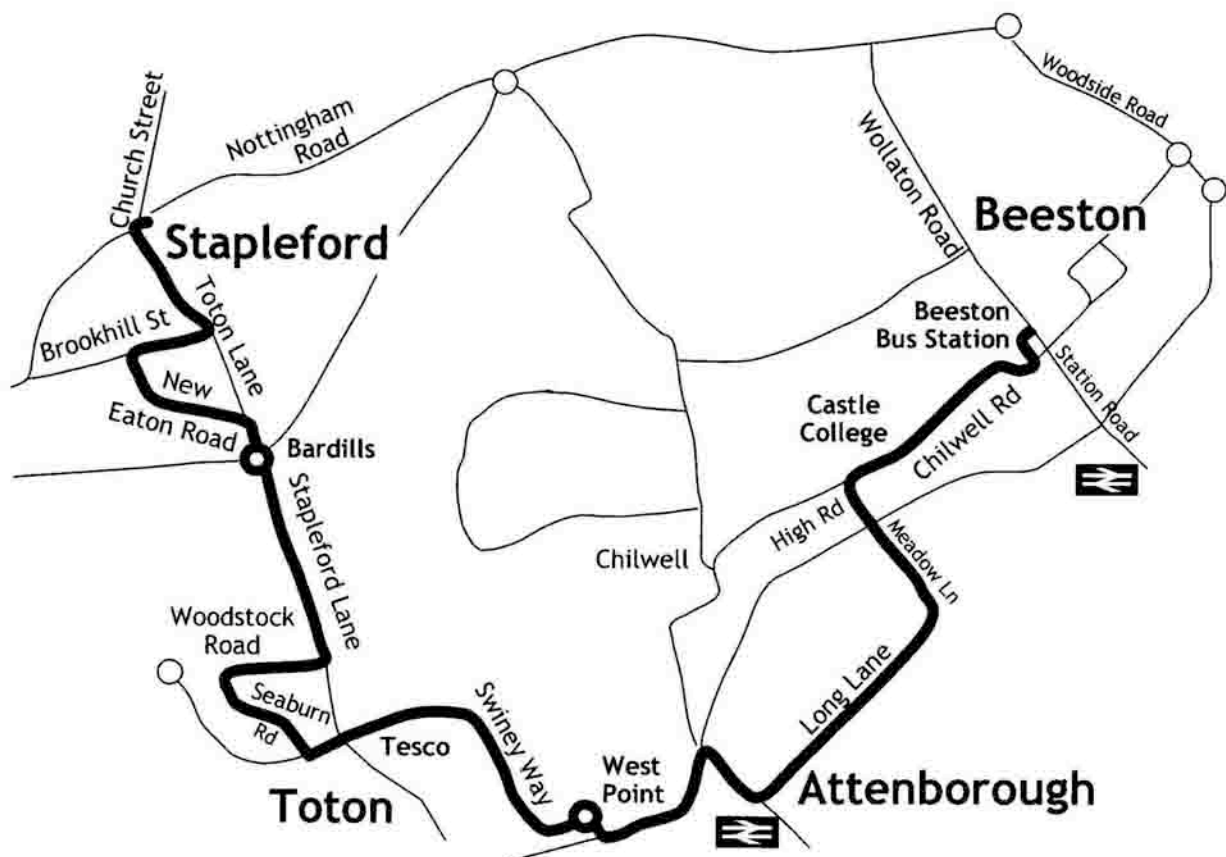

premiere

LOCAL 17

**Stapleford - New Eaton Road
- Toton - Attenborough
- Beeston**

from 3rd May 2010

Stapleford - New Eaton Road - Toton - Attenborough - Beeston

Monday to Friday

Toton Lane, The Roach	9.00	9.30	10.00	10.30	11.00	12.00	12.30	13.30	14.00
New Eaton Road	9.05	9.35	10.05	10.35	11.05	12.05	12.35	13.35	14.05
Woodstock Road Shops	9.08	9.38	10.08	10.38	11.08	12.08	12.38	13.38	14.08
Toton Tesco	9.13	9.43	10.13	10.43	11.13	12.13	12.43	13.43	14.13
Attenborough, Attenborough Lane	9.18	9.48	10.18	10.48	11.18	12.18	12.48	13.48	14.18
Castle College, High Road	9.22	9.52	10.22	10.52	11.22	12.22	12.52	13.52	14.22
Beeston Bus Station	9.25	9.55	10.25	10.55	11.25	12.25	12.55	13.55	14.25

Saturday

Toton Lane, The Roach	9.00	10.00	11.00	12.00	13.00	14.00
New Eaton Road	9.05	10.05	11.05	12.05	13.05	14.05
Woodstock Road Shops	9.08	10.08	11.08	12.08	13.08	14.08
Toton Tesco	9.13	10.13	11.13	12.13	13.13	14.13
Attenborough, Attenborough Lane	9.18	10.18	11.18	12.18	13.18	14.18
Castle College, High Road	9.22	10.22	11.22	12.22	13.22	14.22
Beeston Bus Station	9.25	10.25	11.25	12.25	13.25	14.25

**Connections
to QMC**
change to service
63 in Beeston Bus
Station for buses
to QMC,
Main Entrance

Beeston - Attenborough - Toton - New Eaton Road - Stapleford

Monday to Friday

Beeston Bus Station, bay C	9.30	10.00	10.30	11.30	12.00	13.00	13.30	14.00	14.30
Castle College, High Road	9.33	10.03	10.33	11.33	12.03	13.03	13.33	14.03	14.33
Attenborough, Attenborough Lane	9.37	10.07	10.37	11.37	12.07	13.07	13.37	14.07	14.37
Toton Tesco	9.43	10.13	10.43	11.43	12.13	13.13	13.43	14.13	14.43
Woodstock Road Shops	9.47	10.17	10.47	11.47	12.17	13.17	13.47	14.17	14.47
New Eaton Road	9.52	10.22	10.52	11.52	12.22	13.22	13.52	14.22	14.52
Stapleford, Church Street	9.56	10.26	10.56	11.56	12.26	13.26	13.56	14.26	14.56