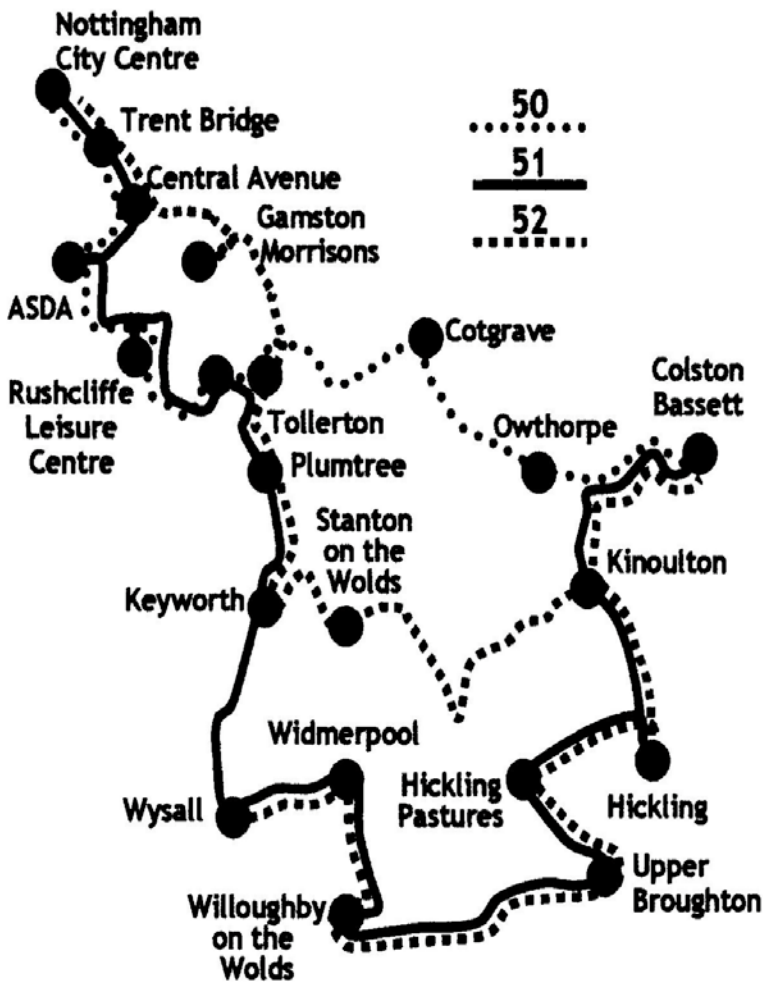

Monday to Saturday				NS	SO
CITY, Friar Lane F3	9.25	11.25	13.25	14.55	15.25
Broadmarsh Bus Station, bay 9	9.33	11.33	13.33	15.03	15.33
Central Avenue	9.40	11.40	13.40	15.10	15.40
Morrisons	9.48	11.48	13.48	15.18	15.48
Tollerton, Medina Drive	9.52	11.52	13.52	15.22	15.52
Tollerton Lane end	9.55	11.55	13.55	15.25	15.55
Plumtree	9.59	11.59	13.59	15.29	15.59
Keyworth, church	10.03	12.03	14.03	15.33	16.03
South Wolds School	|	|	|	15.45	|
Stanton, Browns Lane	10.08	12.08	14.08	15.48	16.08
Kinoulton Lane end	10.13	12.13	14.13	15.53	16.13
Kinoulton, Neville Arms	10.18	12.18	14.18	15.58	16.18
Colston Bassett Cross	|	|	|	16.06	|
Hickling, Harles Acre	10.23	12.23	14.23	16.23	16.23
Hickling Pastures	10.27	12.27	14.27	16.27	16.27
Upper Broughton, Golden Fleece	10.30	12.30	14.30	16.30	16.30
Willoughby, West Thorpe	10.38	12.38	14.38	16.38	16.38
Willoughby, Church	10.39	12.39	14.39	16.39	16.39
Widmerpool	10.42	12.42	14.42	16.42	16.42
Wysall	10.45	12.45	14.45	16.45	16.45

R - on request only
NS - Not Saturday, SO - Saturdays only, Sch - School days only
NSch - Non school days only

50 51 52 City stops

NottsBus
Funded by Nottinghamshire County Council

premiere

0115 985 1111
premierebuses.co.uk