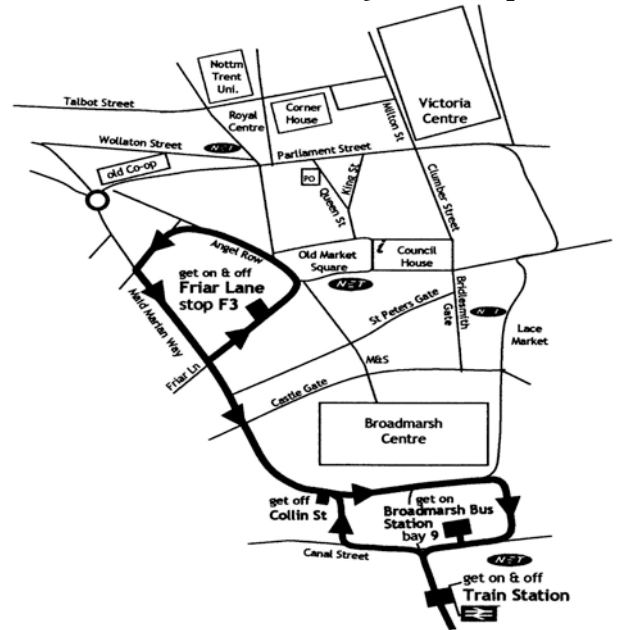

Monday to Saturday				NS	SO
CITY, Friar Lane F3	9.25	11.25	13.25	14.55	15.25
Broadmarsh Bus Station, bay 9	9.33	11.33	13.33	15.03	15.33
Central Avenue	9.40	11.40	13.40	15.10	15.40
Morrisons	9.48	11.48	13.48	15.18	15.48
Tollerton, Medina Drive	9.52	11.52	13.52	15.22	15.52
Tollerton Lane end	9.55	11.55	13.55	15.25	15.55
Plumtree	9.59	11.59	13.59	15.29	15.59
Keyworth, church	10.03	12.03	14.03	15.33	16.03
South Wolds School	|	|	|	15.45	|
Stanton, Browns Lane	10.08	12.08	14.08	15.48	16.08
Kinoulton Lane end	10.13	12.13	14.13	15.53	16.13
Kinoulton, Neville Arms	10.18	12.18	14.18	15.58	16.18
Colston Bassett Cross	|	|	|	16.06	|
Hickling, Harles Acre	10.23	12.23	14.23	16.23	16.23
Hickling Pastures	10.27	12.27	14.27	16.27	16.27
Upper Broughton, Golden Fleece	10.30	12.30	14.30	16.30	16.30
Willoughby, West Thorpe	10.38	12.38	14.38	16.38	16.38
Willoughby, Church	10.39	12.39	14.39	16.39	16.39
Widmerpool	10.42	12.42	14.42	16.42	16.42
Wysall	10.45	12.45	14.45	16.45	16.45

R - on request only
NS - Not Saturday, SO - Saturdays only, Sch - School days only
NSch - Non school days only

50 51 52 City stops

NottsBus
Funded by Nottinghamshire County Council

premiere

0115 985 1111
premierebuses.co.uk