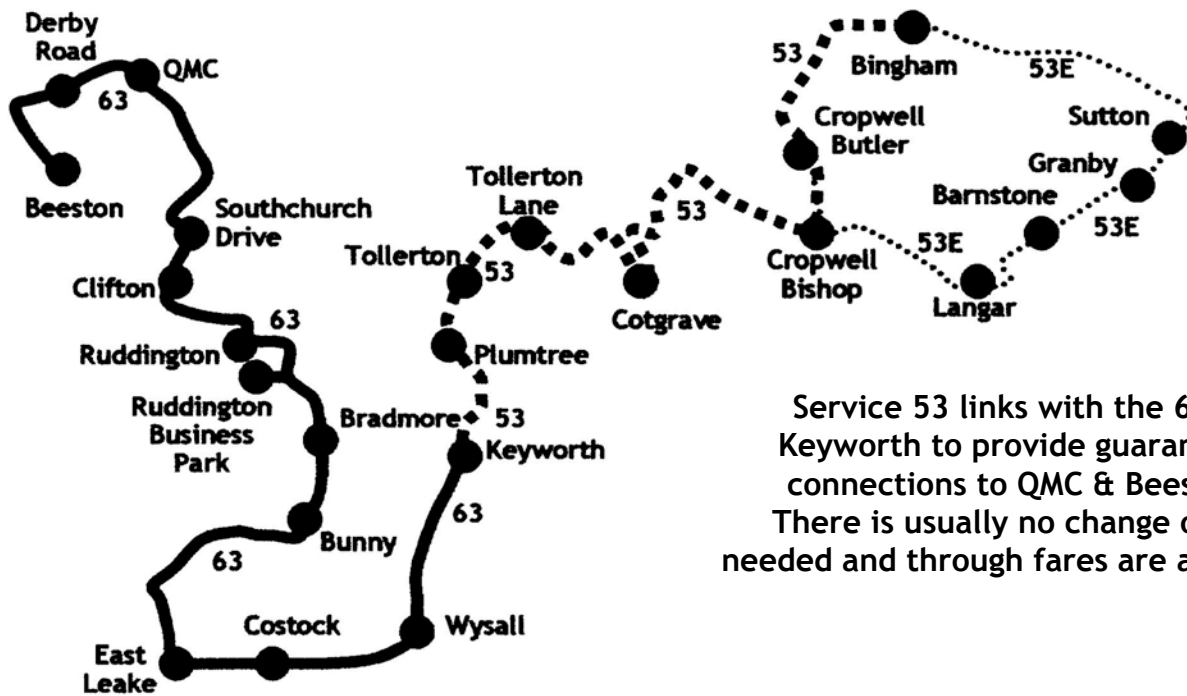

premiere

NottsBus

53

Keyworth - Cotgrave - Cropwells - Bingham

53E Bingham - Cropwells - Vale villages

Service 53 links with the 63 at Keyworth to provide guaranteed connections to QMC & Beeston. There is usually no change of bus needed and through fares are available.

Monday to Friday										Sch	NSch		
Keyworth, Square	7.03	7.33	8.45	9.45	10.45	11.45	12.45	13.45	14.45	-	15.45	16.45	17.45
Manor Road	7.05	7.35	8.47	9.47	10.47	11.47	12.47	13.47	14.47	-	15.47	16.47	17.47
Tollerton, Burnside Grove	|	|	8.53	9.53	10.53	11.53	12.53	13.53	14.53	-	|	|	|
Tollerton, Medina Drive	7.11	7.41	8.55	9.55	10.55	11.55	12.55	13.55	14.55	15.55	15.55	16.53	17.53
Cotgrave, Owthorpe Road	7.17	7.47	9.03	10.03	11.03	12.03	13.03	14.03	15.03	16.03	16.03	17.01	18.01
Cotgrave, Woodview	7.20	7.50	9.07	10.07	11.07	12.07	13.07	14.07	15.07	16.07	16.07	17.05	18.05
Cropwell Bishop, Hoe View Road	7.26	7.58	9.13	10.13	11.13	12.13	13.13	14.13	15.13	16.13	16.13	17.11	18.11
Cropwell Butler Green	7.29	8.02	9.17	10.17	11.17	12.17	13.17	14.17	15.17	16.17	16.17	17.15	18.15
Bingham, Market Place	7.38	8.20	9.26	10.26	11.26	12.26	13.26	14.26	15.26	16.26	16.26	17.24	18.24

from 26th April 2010