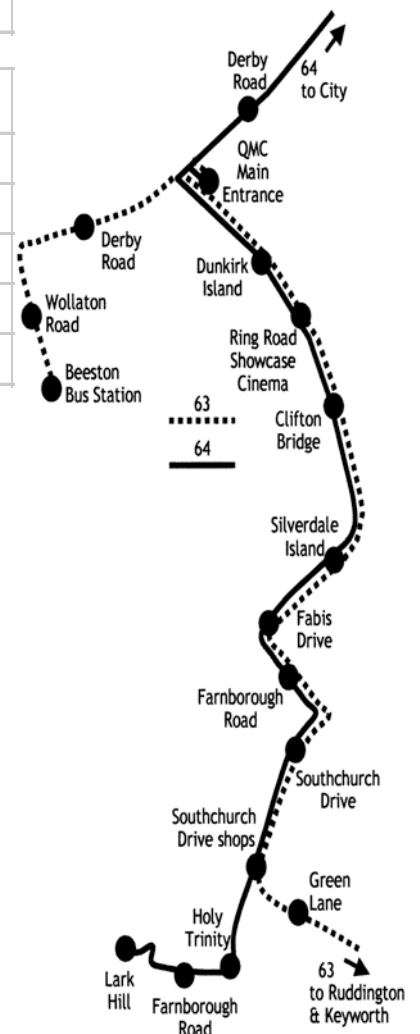

premiere

64

Lark Hill - Clifton - QMC - City

Monday to Saturday	64	64	64	64	64
Clifton, Lark Hill	9.30	10.30	11.30	12.30	13.30
Clifton, Holy Trinity	9.33	10.33	11.33	12.33	13.33
Clifton, Southchurch Drive shops	9.36	10.36	11.36	12.36	13.36
QMC, Main Entrance	9.49	10.49	11.49	12.49	13.49
City, Angel Row A3	9.59	10.59	11.59	12.59	13.59

Monday to Saturday	64	64	64	64	64
City, Angel Row stop A3	10.00	11.00	12.00	13.00	14.00
QMC, Main Entrance	10.10	11.10	12.10	13.10	14.10
Clifton, Southchurch Drive shops	10.23	11.23	12.23	13.23	14.23
Clifton, Holy Trinity	10.26	11.26	12.26	13.26	14.26
Clifton, Lark Hill	10.29	11.29	12.29	13.29	14.29

our multi-journey tickets save you money

from 1st November 09

7 days unlimited travel	10 trips no expiry date
28 days unlimited travel	family saver day ticket

OAP passes accepted

premiere

0115 985 1111
premierebuses.co.uk