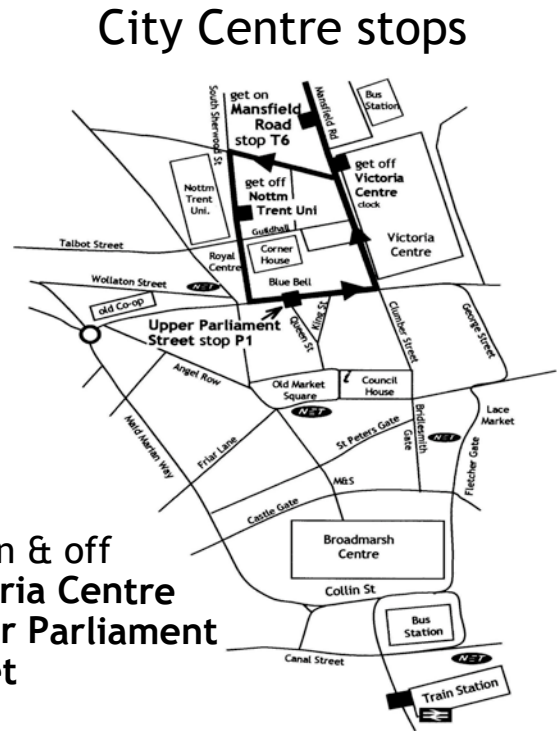

premiere

7 7A

Calverton - Woodborough - Lambley
- Arnold - Mapperley Plains
- Woodborough Road - Nottingham

from 25th January 2010

7, 7A

Calverton - Woodborough - Lambley - Arnold - Mapperley Plains - Nottingham

Monday to Friday	7	7	7	7	7	7	7A	7	7A	7	7A NSch	7	7	7A	7	7A	7	7	7	7	7	7		
Calverton, Main Street, Jumelles Drive	6.38	7.08	7.28	7.58	8.38*	THEN	08	43	UNTIL	14.08	14.43	15.22*	15.53	16.23	16.53	17.23	17.53	18.23	E&O	19.23	20.03	21.03	22.03	
Calverton, St Wilfrids Square	6.45	7.15	7.35	8.05	8.45	AT	15	50		14.15	14.50	15.30	16.00	16.30	17.00	17.30	18.00	18.30	19.00	19.30	20.15	21.15	22.15	
Woodborough, Dover Beck Drive	6.53	7.23	7.43	8.13	8.53	AT	23	I		14.23	I	I	16.08	I	17.08	I	18.08	I	I	I	I	I	I	I
Woodborough, Lingwood Lane	6.55	7.25	7.45	8.15	8.55	THESE	25	I		14.25	I	15.40	16.10	I	17.10	I	18.10	I	19.05	19.35	20.20	21.20	22.20	
Lambley, Main Street	7.02	7.32	7.52	8.22	9.02	TIMES	32	I	UNTIL	14.32	I	15.47	16.17	I	17.17	I	18.14	I	19.12	19.42	20.27	21.32	22.32	
Arnold, Croft Road	I	I	I	I	I	PAST	I	00		I	15.00	CATFOOT	I	16.40	I	17.40	I	18.40	I	I	I	I	I	
Mapperley Plains, Budgens	7.07	7.37	7.57	8.27	9.07	EVERY	37	07		14.37	15.07	15.52	16.22	16.47	17.22	17.47	18.22	18.47	19.17	19.47	20.32	21.32	22.32	
Mapperley Shops	7.10	7.40	8.00	8.30	9.10	HOUR	40	10		14.40	15.10	15.55	16.25	16.50	17.25	17.50	18.25	18.50	19.20	19.50	20.35	21.35	22.35	
Victoria Centre	7.21	7.51	8.21	8.51	9.21		51	21		14.51	15.21	16.06	16.36	17.01	17.36	18.01	18.36	19.01	19.31	20.01	20.46	21.46	22.46	
CITY, Upper Parliament Street, P1	7.24	7.54	8.24	8.54	9.24		54	24		14.54	15.24	16.09	16.39	17.04	17.39	18.04	18.39	19.04	19.34	20.04	20.49	21.49	22.49	

Saturdays	7	7	7A	7	7A	7	7	7A	7	7A	7	7	7A	7	7	7	7	7	7	7	7	
Calverton, Main Street, Jumelles Drive	7.08	8.08	8.43	THEN	08	43	UNTIL	15.08	15.53	16.23	16.53	17.23	17.53	18.23	E&O	19.23	20.03	21.03	22.03			
Calverton, St Wilfrids Square	7.15	8.15	8.50	AT	15	50		15.15	16.00	16.30	17.00	17.30	18.00	18.30	19.00	19.30	20.15	21.15	22.15			
Woodborough, Dover Beck Drive	7.23	8.23	I	AT	23	I		15.23	16.08	I	17.08	I	18.08	I	I	I	I	I	I			
Woodborough, Lingwood Lane	7.25	8.25	I	THESE	25	I		15.25	16.10	I	17.10	I	18.10	I	19.05	19.35	20.20	21.20	22.20			
Lambley, Main Street	7.32	8.32	I	TIMES	32	I	UNTIL	15.32	16.17	I	17.17	I	18.14	I	19.12	19.42	20.27	21.32	22.32			
Arnold, Croft Road	I	I	9.00	PAST	I	00		I	I	16.40	I	17.40	I	18.40	I	I	I	I	I			
Mapperley Plains, Budgens	7.37	8.37	9.07	EVERY	37	07		15.37	16.22	16.47	17.22	17.47	18.22	18.47	19.17	19.47	20.32	21.32	22.32			
Mapperley Shops	7.40	8.40	9.10	HOUR	40	10		15.40	16.25	16.50	17.25	17.50	18.25	18.50	19.20	19.50	20.35	21.35	22.35			
Victoria Centre	7.51	8.51	9.21		51	21		15.51	16.36	17.01	17.36	18.01	18.36	19.01	19.31	20.01	20.46	21.46	22.46			
CITY, Upper Parliament Street, P1	7.54	8.54	9.24		54	24		15.54	16.39	17.04	17.39	18.04	18.39	19.04	19.34	20.04	20.49	21.49	22.49			

passes accepted

Sundays	7	7	7	7	7	7	7	7	7
Calverton, Main Street, Jumelles Drive	9.03	10.03	11.03	12.03	13.03	14.03	15.03	16.03	17.03
Calverton, St Wilfrids Square	9.15	10.15	11.15	12.15	13.15	14.15	15.15	16.15	17.15
Woodborough, Lingwood Lane	9.20	10.20	11.20	12.20	13.20	14.20	15.20	16.20	17.20
Lambley, Main Street	9.27	10.27	11.27	12.27	13.27	14.27	15.27	16.27	17.27
Mapperley Plains, Budgens	9.32	10.32	11.32	12.32	13.32	14.32	15.32	16.32	17.32
Mapperley Shops	9.35	10.35	11.35	12.35	13.35	14.35	15.35	16.35	17.35
Victoria Centre	9.46	10.46	11.46	12.46	13.46	14.46	15.46	16.46	17.46
CITY, Upper Parliament Street, P1	9.49	10.49	11.49	12.49	13.49	14.49	15.49	16.49	17.49

NSch - non school days only.

* - on school days starts at St Wilfrids Square

CATFOOT - on schooldays runs via Catfoot Lane, not Spring Lane

E&O - runs from Epperstone at 18.45 and Oxtan at 18.50.

Please note evening and Sunday buses do NOT serve Dover Beck Drive or Woodborough Post Office.

7, 7A