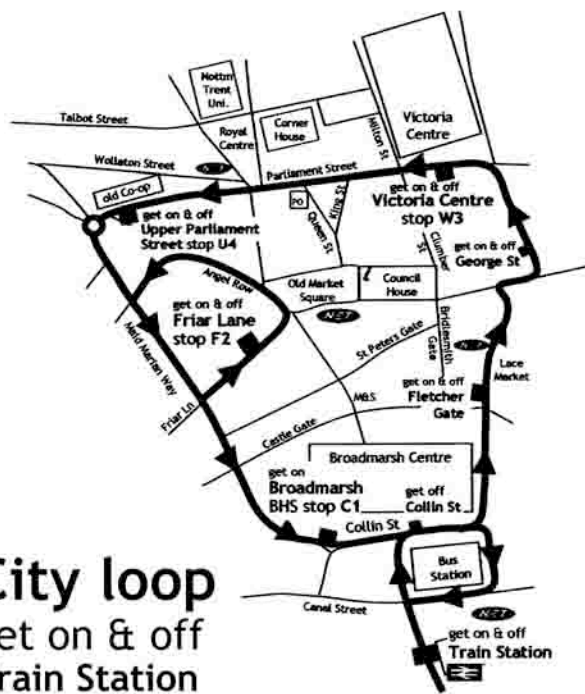

Red 1

Bingham - Radcliffe - Nottingham

Train Station - Broadmarsh -
Victoria Centre - Friar Lane

every 15 minutes

Monday to Saturday daytimes

City loop
get on & off
Train Station
Broadmarsh
Victoria Centre
Parliament Street
Friar Lane

premiere CARD unlimited travel on premiere buses at all times

County Zone Bingham & Radcliffe - Nottingham

28days £40	3months £110	6months £210	12months £400
----------------------	------------------------	------------------------	-------------------------