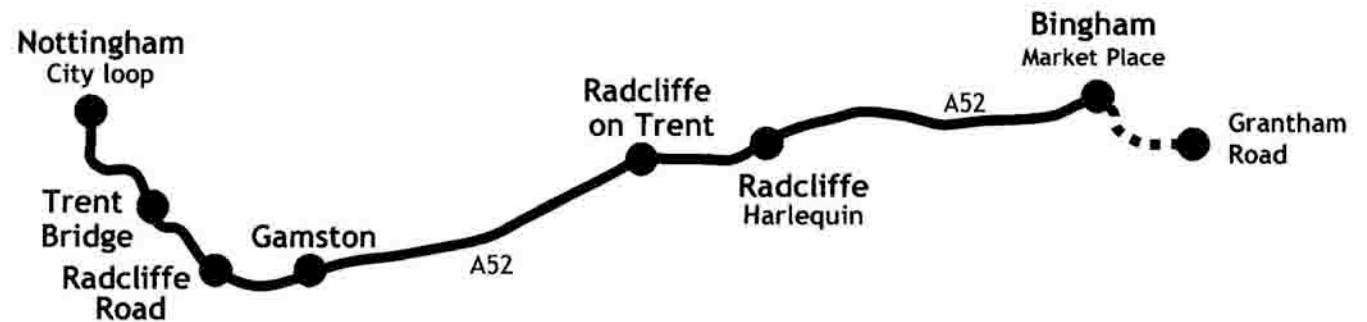

Red 1

Bingham - Radcliffe - Nottingham

Train Station - Broadmarsh -
Victoria Centre - Friar Lane

every 15 minutes

Monday to Saturday daytimes

City loop
get on & off
Train Station
Broadmarsh
Victoria Centre
Parliament Street
Friar Lane

premiere CARD unlimited travel on premiere buses at all times

County Zone Bingham & Radcliffe - Nottingham

28days £40	3months £110	6months £210	12months £400
----------------------	------------------------	------------------------	-------------------------