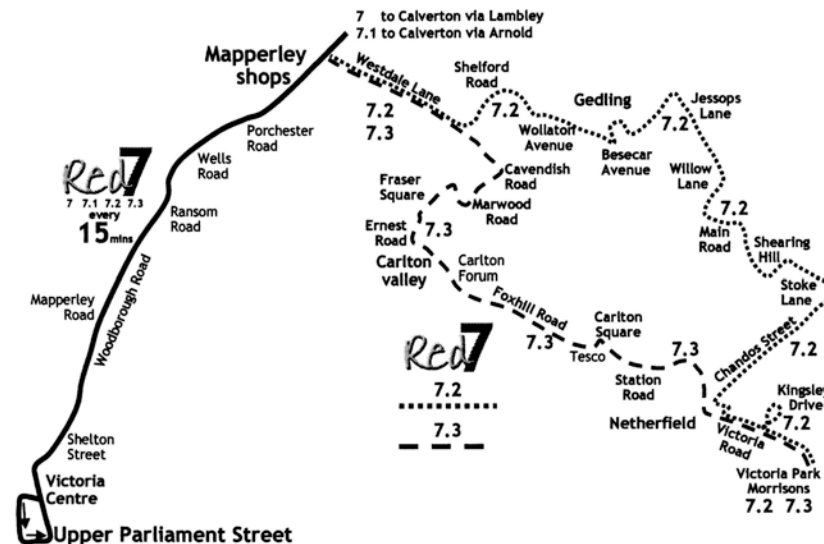

7 7.1 route

7.2 7.3 route

Red7 7.2 & 7.3

Netherfield - Gedling - Carlton Valley - Mapperley - City

Monday to Saturday	7.2	7.3	7.2	7.3	7.2	7.3	7.2	7.3	7.2	7.3	7.2	7.3	7.2	7.3	7.2
Victoria Park	-	9.30	10.00	10.30	11.00	11.30	12.00	12.30	13.00	13.30	14.00	14.30	15.10	15.45	16.15
Netherfield, Rochester Avenue	-		10.03		11.03		12.03		13.03		14.03		15.13		16.18
Netherfield, Morris Street	-		10.05		11.05		12.05		13.05		14.05		15.15		16.20
Netherfield, Bank	-	9.35		10.35		11.35		12.35		13.35		14.35		15.50	
Emerys Road	-		10.08		11.08		12.08		13.08		14.08		15.18		16.23
Gedling, Main Road, Willow Lane	9.11		10.11		11.11		12.11		13.11		14.11		15.21		16.26
Gedling, Wollaton Avenue	9.17		10.17		11.17		12.17		13.17		14.17		15.27		16.32
Carlton Square, Police Station		9.40		10.40		11.40		12.40		13.40		14.40		15.55	
Foxhill Road, First Avenue		9.44		10.44		11.44		12.44		13.44		14.44		15.59	
Marwood Road, Glebe Road		9.48		10.48		11.48		12.48		13.48		14.48		16.03	
Westdale Lane/Holyoake Road	9.22	9.52	10.22	10.52	11.22	11.52	12.22	12.52	13.22	13.52	14.22	14.52	15.32	16.07	16.37
Mapperley Shops	9.25	9.55	10.25	10.55	11.25	11.55	12.25	12.55	13.25	13.55	14.25	14.55	15.35	16.10	16.40
Victoria Centre	9.36	10.06	10.36	11.06	11.36	12.06	12.36	13.06	13.36	14.06	14.36	15.06	15.46	16.21	16.51
CITY, Upper Parliament Street	9.39	10.09	10.39	11.09	11.39	12.09	12.39	13.09	13.39	14.09	14.39	15.09	15.49	16.24	16.54