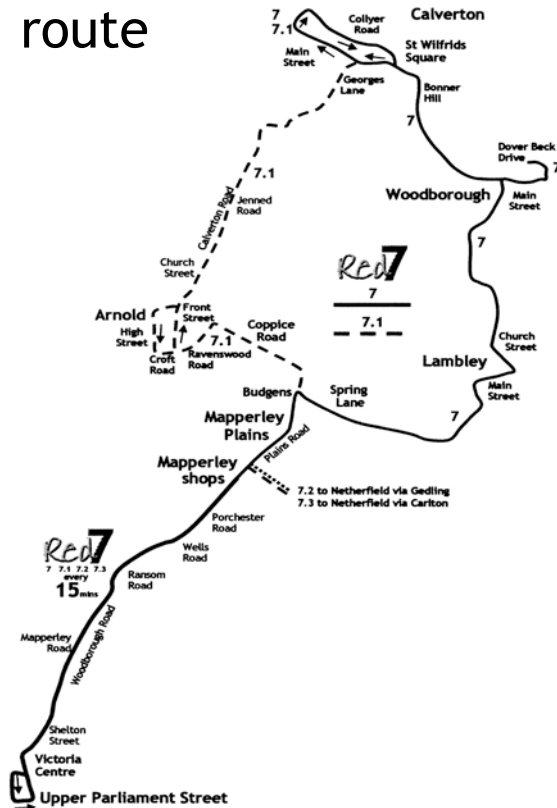

7 7.1 route

7.2 7.3 route

Red7 7.2 & 7.3

Netherfield - Gedling - Carlton Valley - Mapperley - City

Monday to Saturday	7.2	7.3	7.2	7.3	7.2	7.3	7.2	7.3	7.2	7.3	7.2	7.3	7.2	7.3	7.2
Victoria Park	-	9.30	10.00	10.30	11.00	11.30	12.00	12.30	13.00	13.30	14.00	14.30	15.10	15.45	16.15
Netherfield, Rochester Avenue	-		10.03		11.03		12.03		13.03		14.03		15.13		16.18
Netherfield, Morris Street	-		10.05		11.05		12.05		13.05		14.05		15.15		16.20
Netherfield, Bank	-	9.35		10.35		11.35		12.35		13.35		14.35		15.50	
Emerys Road	-		10.08		11.08		12.08		13.08		14.08		15.18		16.23
Gedling, Main Road, Willow Lane	9.11		10.11		11.11		12.11		13.11		14.11		15.21		16.26
Gedling, Wollaton Avenue	9.17		10.17		11.17		12.17		13.17		14.17		15.27		16.32
Carlton Square, Police Station		9.40		10.40		11.40		12.40		13.40		14.40		15.55	
Foxhill Road, First Avenue		9.44		10.44		11.44		12.44		13.44		14.44		15.59	
Marwood Road, Glebe Road		9.48		10.48		11.48		12.48		13.48		14.48		16.03	
Westdale Lane/Holyoake Road	9.22	9.52	10.22	10.52	11.22	11.52	12.22	12.52	13.22	13.52	14.22	14.52	15.32	16.07	16.37
Mapperley Shops	9.25	9.55	10.25	10.55	11.25	11.55	12.25	12.55	13.25	13.55	14.25	14.55	15.35	16.10	16.40
Victoria Centre	9.36	10.06	10.36	11.06	11.36	12.06	12.36	13.06	13.36	14.06	14.36	15.06	15.46	16.21	16.51
CITY, Upper Parliament Street	9.39	10.09	10.39	11.09	11.39	12.09	12.39	13.09	13.39	14.09	14.39	15.09	15.49	16.24	16.54