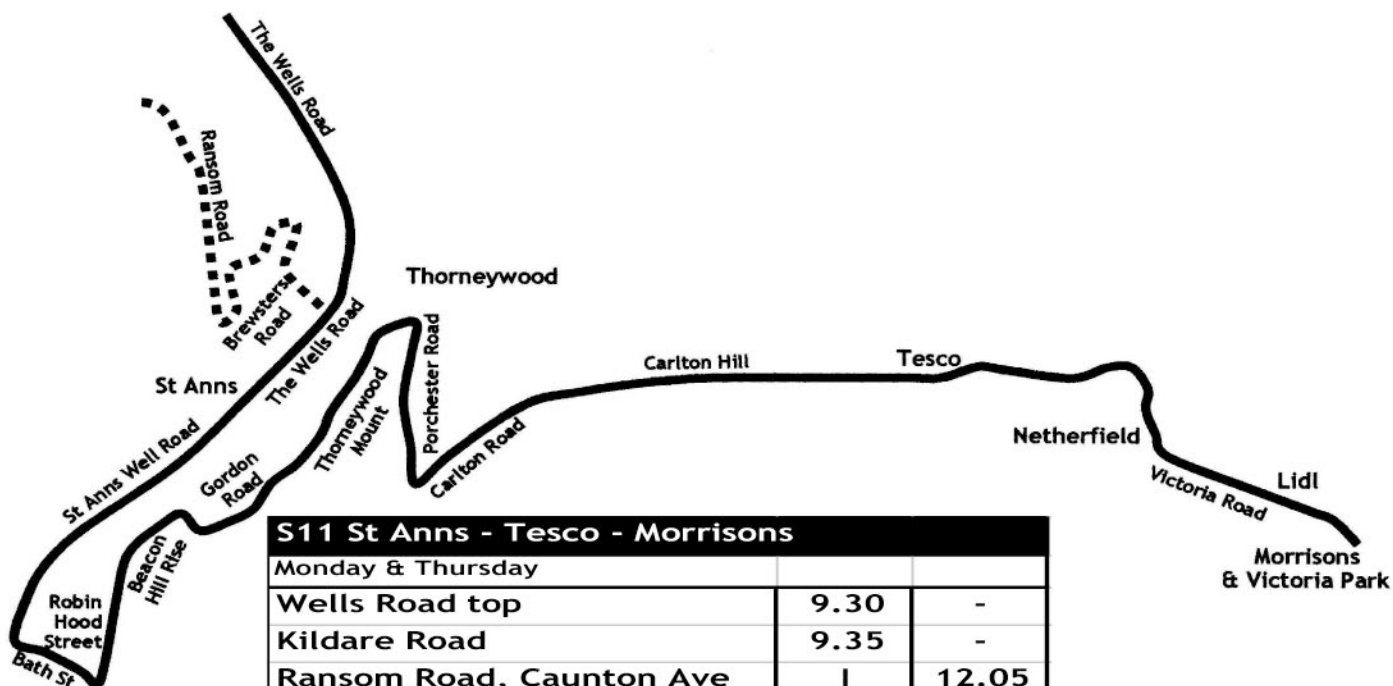

# S11 St Anns Thorneywood Tesco Morrisons

| <b>S11 St Anns - Tesco - Morrisons</b> |       |       |
|--|-------|-------|
| <b>Monday &amp; Thursday</b>           |       |       |
| Wells Road top                         | 9.30  | -     |
| Kildare Road                           | 9.35  | -     |
| Ransom Road, Cauntton Ave              | 1     | 12.05 |
| Brewsters Road terminus                | 1     | 12.08 |
| Robin Hood Chase                       | 9.40  | 12.13 |
| Robin Hood Street                      | 9.43  | 12.16 |
| Thorneywood Mount top                  | 9.48  | 12.21 |
| Carlton TESCO                          | 9.57  | 12.30 |
| Netherfield                            | 10.02 | 12.35 |
| Netherfield MORRISONS                  | 10.07 | 12.40 |
| <b>return buses</b>                    |       |       |
| <b>Monday &amp; Thursday</b>           |       |       |
| Netherfield MORRISONS                  | 11.25 | 14.00 |
| Netherfield                            | 11.30 | 14.05 |
| Carlton TESCO                          | 11.35 | 14.10 |