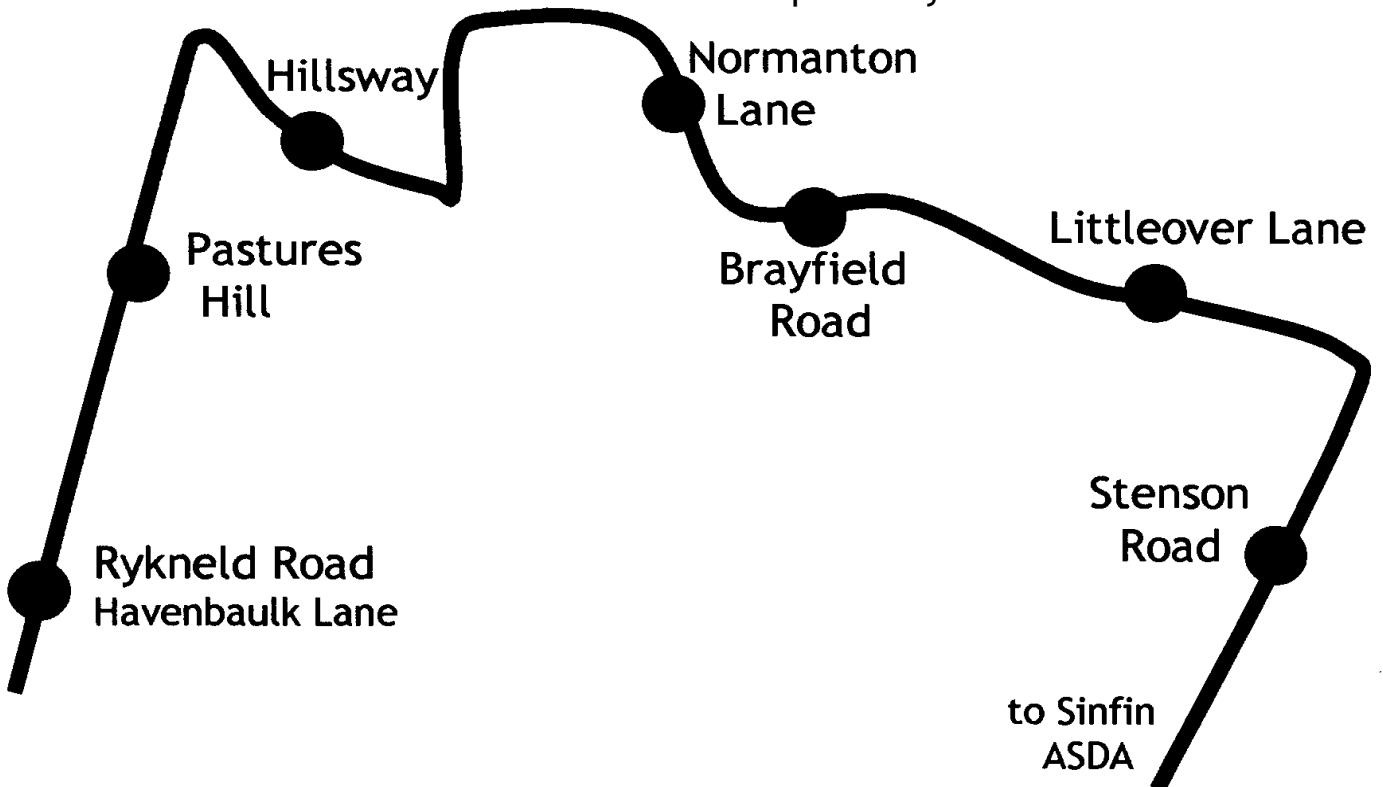

S12 Willington Findern Littleover ASDA

Route in Willington

via Trent Avenue, Ford Lane, Oakes Road, Beech Avenue, Repton Road, Findern Lane.

In Findern via Willington Road, Heath Lane, Main Street, The Green, Doles Lane.

then via Rykneld Road, Pastures Hill, Hillsway, The Hollow, Church Street, Nornanton Lane, Brayfield Road, Littleover Lane, Stenson Road, Grampian Way.

to ASDA		Wednesdays
		S12
WILLINGTON Trent Avenue		10.55
WILLINGTON Rising Sun		11.00
FINDERN Green		11.05
Havenbaulk Lane		11.10
Littleover Lane		11.18
<i>arrives</i> ASDA - Sinfin		11.26
return bus		Wednesdays
		S12
<i>departs</i> ASDA		12.50

from 5th September 07

OAP passes accepted
 single & return fares available
 change given
 low-floor easy access buses

shoplinc

0115 985 1111
yourlocalbus.co.uk

premiere
 your localbus