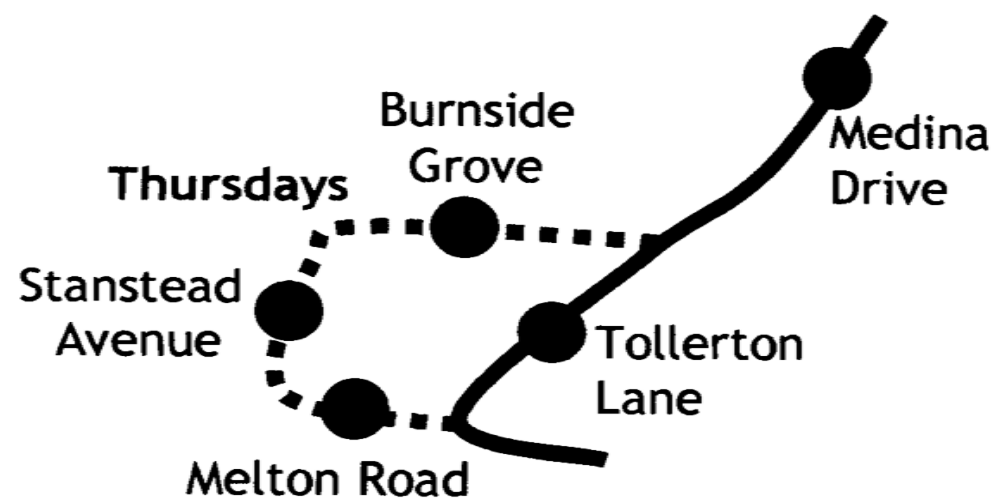

S3 Keyworth Plumtree Tollerton Gamston Morrisons West Bridgford ASDA

S3 Keyworth - Plumtree - Tollerton - Gamston Morrisons - West Bridgford - ASDA

route in Keyworth

route in Tollerton

Hail & Ride - just signal the driver to stop

S3	Tuesdays	Thursdays
KEYWORTH, Normanton Lane	12.20	10.30
KEYWORTH, Manor Road	12.24	10.34
KEYWORTH, Church	12.27	10.37
KEYWORTH, Wolds Drive Shops	12.31	10.41
PLUMTREE, Griffin Inn	12.35	10.45
TOLLERTON, Air Hostess	I	10.49
TOLLERTON, Medina Drive	12.37	10.52
Gamston Morrisons	12.45	11.00
West Bridgford, Tudor Square	12.50	11.05
ASDA, car park	12.55	11.10
return buses		
ASDA, car park	14.05	12.30
West Bridgford, Tudor Square	14.10	12.35
Gamston Morrisons	14.16	12.41

we pick up & drop off at any bus stop along the route

our low floor buses make it easy to get on & off with trolleys, pushchairs and wheelchairs

convenient stops in ASDA & Morrisons car park

0115 985 1111
yourlocalbus.co.uk

OAP passes accepted

single & return fares available
premiere 10trip ticket £10

from 16th June 08