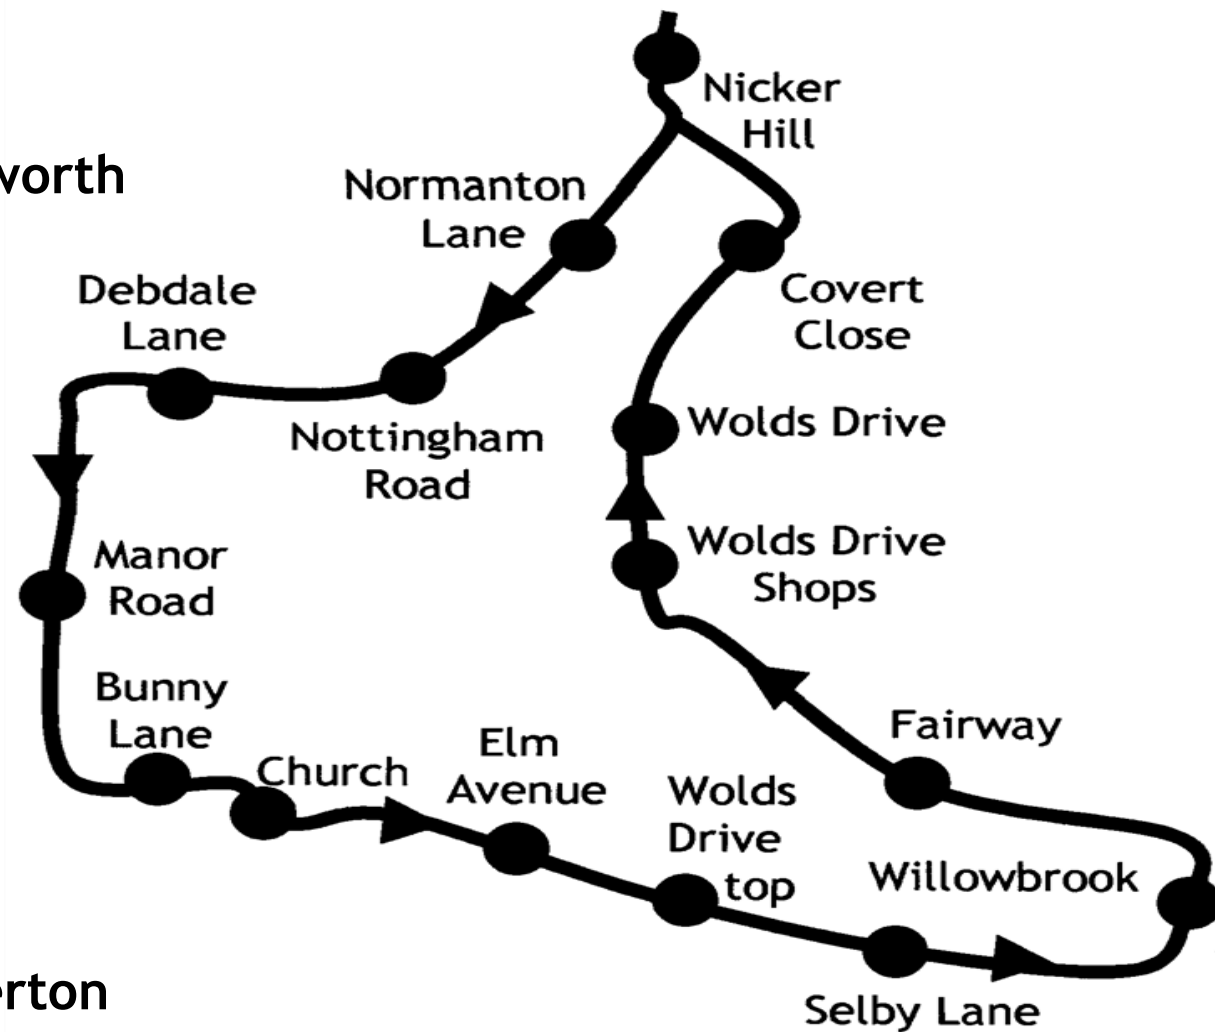

S3 Keyworth Plumtree Tollerton Gamston Morrisons West Bridgford ASDA

S3 Keyworth - Plumtree - Tollerton - Gamston Morrisons - West Bridgford - ASDA

route in Keyworth

route in Tollerton

Hail & Ride - just signal the driver to stop

S3	Tuesdays	Thursdays
KEYWORTH, Normanton Lane	12.20	10.30
KEYWORTH, Manor Road	12.24	10.34
KEYWORTH, Church	12.27	10.37
KEYWORTH, Wolds Drive Shops	12.31	10.41
PLUMTREE, Griffin Inn	12.35	10.45
TOLLERTON, Air Hostess	I	10.49
TOLLERTON, Medina Drive	12.37	10.52
Gamston Morrisons	12.45	11.00
West Bridgford, Tudor Square	12.50	11.05
ASDA, car park	12.55	11.10
return buses		
ASDA, car park	14.05	12.30
West Bridgford, Tudor Square	14.10	12.35
Gamston Morrisons	14.16	12.41

we pick up & drop off at any bus stop along the route

our low floor buses make it easy to get on & off with trolleys, pushchairs and wheelchairs

convenient stops in ASDA & Morrisons car park

0115 985 1111
yourlocalbus.co.uk

OAP passes accepted

single & return fares available
premiere 10trip ticket £10

from 16th June 08