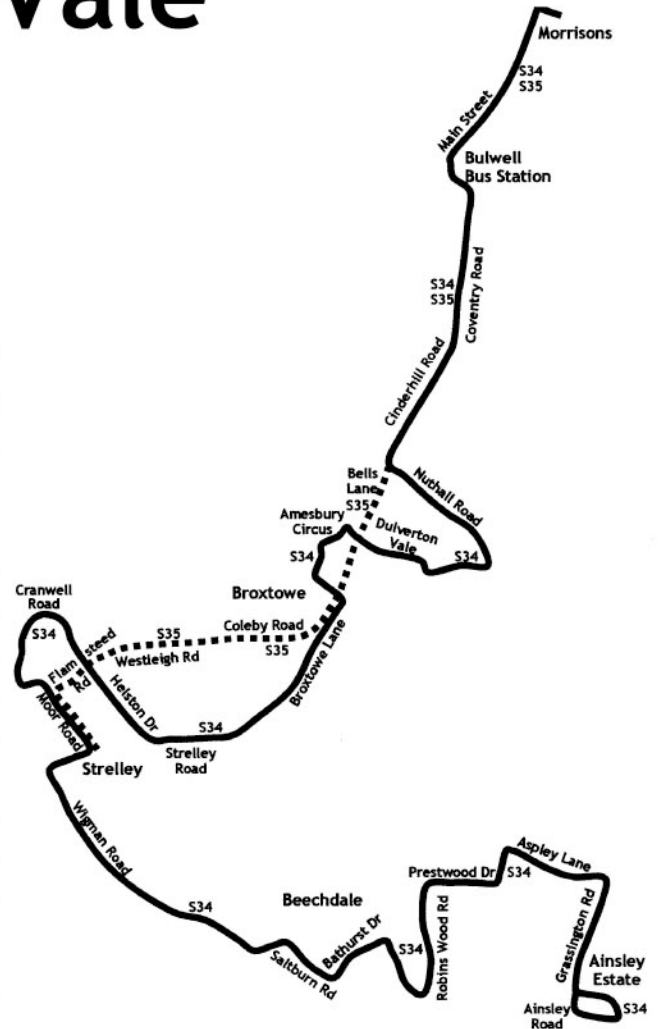

# Morrisons

to Bulwell & Morrisons	S34	S35
	Tue & Fri	Thur
Ainsley Estate, Ainsley Road	9.30	-
Robins Wood Road	9.35	-
Beechdale Estate, Saltburn Road	9.39	-
Moor Road, The Rose	9.45	11.22
Flamsted Road		11.25
Strelley Road Co-op	9.53	
Coleby Road		11.30
Amesbury Circus	9.57	
Dulverton Vale	9.59	
Cinderhill	10.02	11.35
Bulwell Bus Station	10.07	11.40
Morrisons	10.12	11.45
return buses	S34	S35
	Tue & Fri	Thur
Morrisons	11.30	13.15
Bulwell Bus Station	11.35	13.20