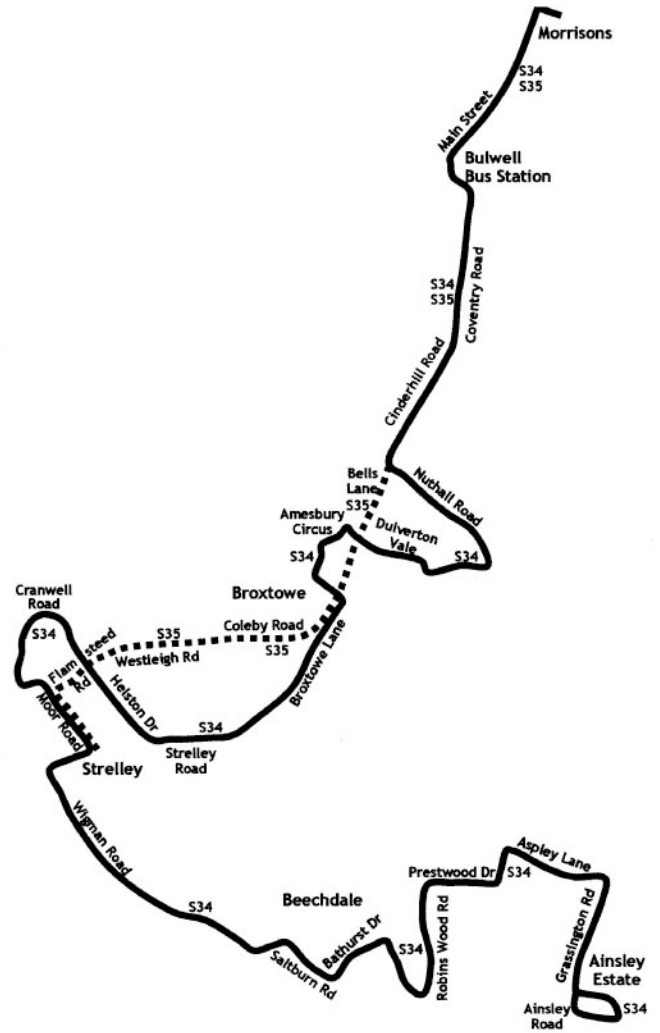

S35 Strelley Coleby Road Bells Lane Bulwell Morrison's

to Bulwell & Morrison's	S34	S35
	Tue & Fri	Thur
Moor Road, The Rose	9.45	11.22
Flamsted Road		11.25
Strelley Road Co-op	9.53	
Coleby Road		11.30
Amesbury Circus	9.57	
Dulverton Vale	9.59	
Cinderhill	10.02	11.35
Bulwell Bus Station	10.07	11.40
Morrison's	10.12	11.45
return buses	S34	S35
	Tue & Fri	Thur
Morrison's	11.30	13.15
Bulwell Bus Station	11.35	13.20