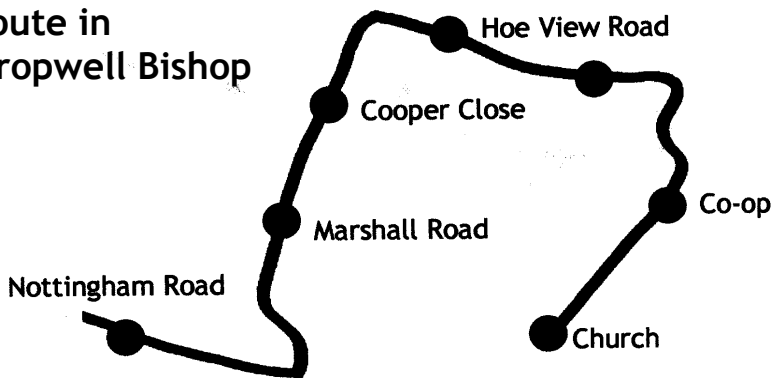

S4 Cropwell Bishop Cotgrave Gamston Morrisons West Bridgford ASDA

route in
Cropwell Bishop

route in Cotgrave

S4	Fridays
CROPWELL BISHOP, Church Street	9.26
Hoe View Road, Cooper Close	9.28
COTGRAVE, Colston Gate	9.35
COTGRAVE, Black Diamond	9.42
Gamston Morrisons	9.51
West Bridgford, Tudor Square	9.55
ASDA, car park	10.00
return buses	
ASDA, car park	11.15
West Bridgford, Tudor Square	11.20
Gamston Morrisons	11.26