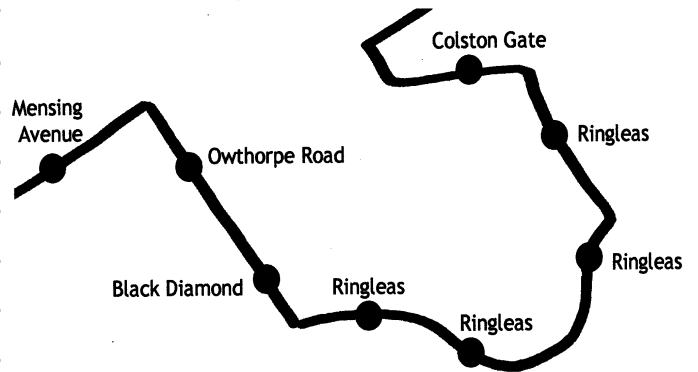

S4 Cropwell Bishop Cotgrave Gamston Morrisons West Bridgford ASDA

route in
Cropwell Bishop

route in Cotgrave

S4	Fridays
CROPWELL BISHOP, Church Street	9.26
Hoe View Road, Cooper Close	9.28
COTGRAVE, Colston Gate	9.35
COTGRAVE, Black Diamond	9.42
Gamston Morrisons	9.51
West Bridgford, Tudor Square	9.55
ASDA, car park	10.00
return buses	
ASDA, car park	11.15
West Bridgford, Tudor Square	11.20
Gamston Morrisons	11.26