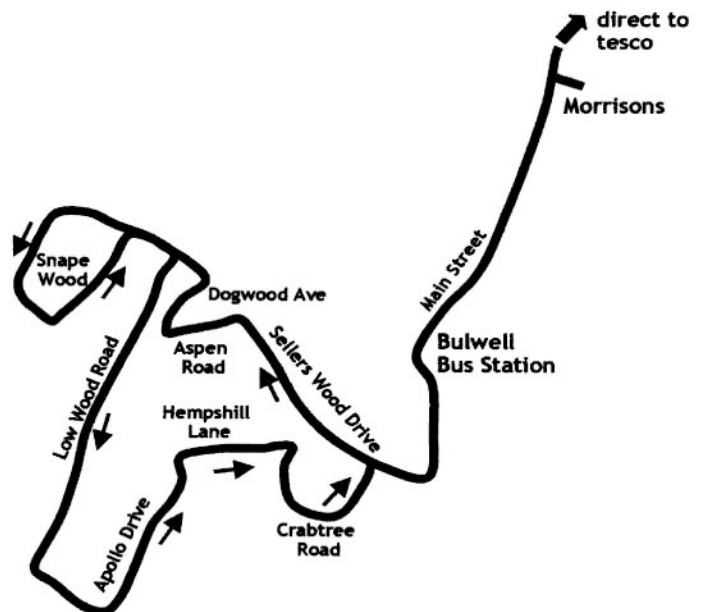

S41 Aspen Road Snape Wood Hempshill Vale Bulwell Morrisons Tesco

S41 to Bulwell, Morrisons & Tesco

	Tuesdays	Wednesdays
BULWELL Bus Station	11.15	10.35
Aspen Road	11.20	10.40
Wood Link	11.25	10.45
Appollo Drive	11.30	10.50
Crabtree Road	11.35	10.55
BULWELL Bus Station	11.40	11.00
MORRISONS car park	11.45	11.05
TESCO Top Valley	-	11.15
return buses		
	Tuesdays	Wednesdays
TESCO Top Valley	-	12.25
MORRISONS car park	13.15	12.40
BULWELL Bus Station	13.20	12.45