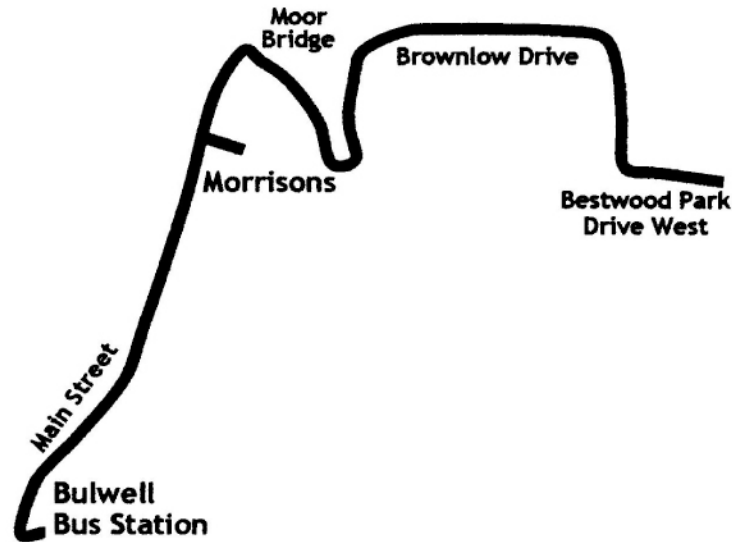

# S42 Brownlow Drive Morrisons Bulwell

S42 Brownlow Drive - Morrisons - Bulwell			
	Tuesday	Wednesday	Friday
Brownlow Drive	11.15	10.15	11.15
Morrisons	11.30	10.30	11.30
Bulwell Bus Station	11.35	10.35	11.35
return buses			
	Tuesday	Wednesday	Friday
Bulwell Bus Station	12.55	11.55	12.55
Morrisons	13.00	12.00	13.00

from 1st June 09

OAP passes accepted  
FREE for Adult Citycard  
holders  
or only

£1.50 single  
£2.90 return

change given  
low-floor easy access buses

0115 985 1111  
yourlocalbus.co.uk

premiere  
your localbus