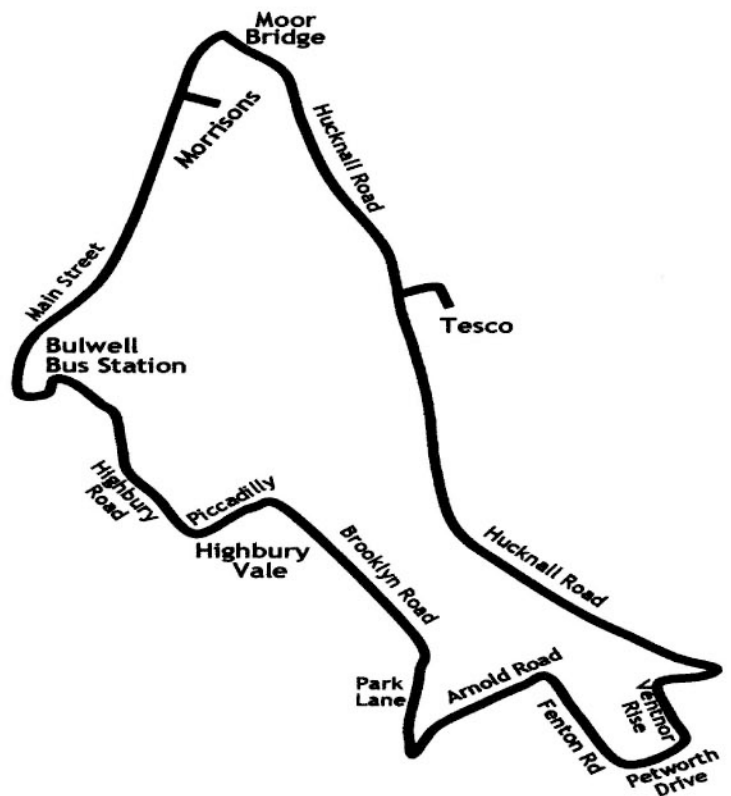

# S42 Heathfield Estate Brooklyn Road Tesco Bulwell Morrisons

S42 to Tesco			
	Tuesday	Wednesday	Friday
Brooklyn Road	10.50	9.50	10.50
Fenton Road Top	10.55	9.55	10.55
TESCO Top Valley	11.10	10.10	11.10
return buses			
	Tuesday	Wednesday	Friday
TESCO Top Valley	12.35	11.35	12.35

S42 to Bulwell & Morrisons			
	Tuesday	Wednesday	Friday
Fenton Road Top	12.45	11.45	12.45
Brooklyn Road	12.50	11.50	12.50
Bulwell Bus Station	12.55	11.55	12.55
Morrisons	13.00	12.00	13.00
return buses			
	Tuesday	Wednesday	Friday
Morrisons	14.15	13.15	14.15
Bulwell Bus Station	14.20	13.20	14.20