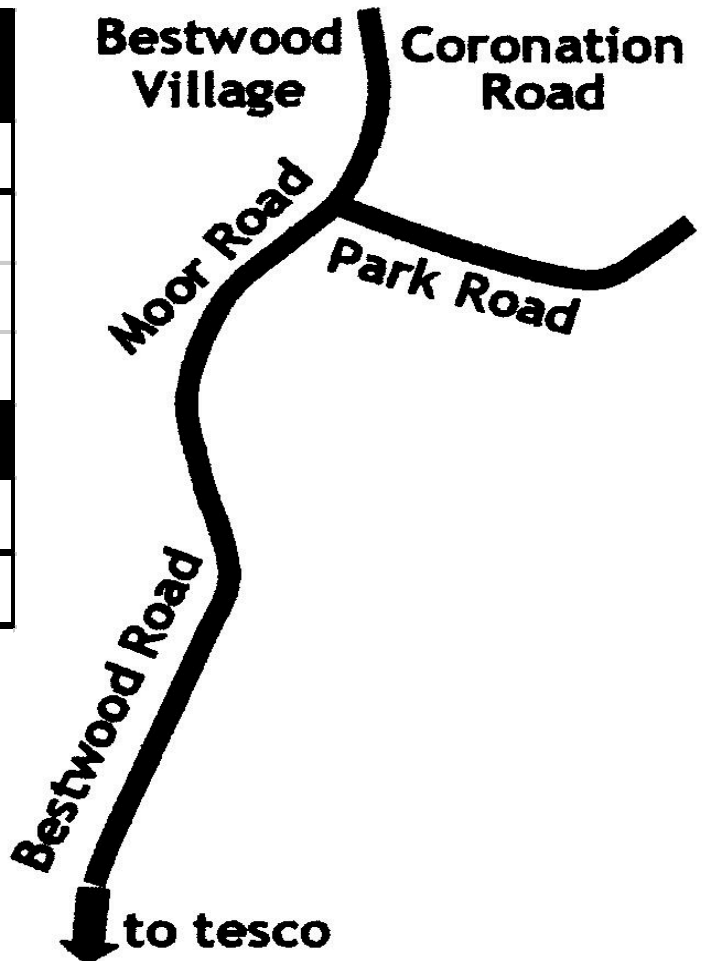

S42 Bestwood Village Tesco

S42 Bestwood Village - Tesco

	Tuesday	Wednesday	Friday
Bestwood Village, Coronation Road	13.07	12.07	13.07
Bestwood Village, Park Road top	13.12	12.12	13.12
TESCO Top Valley	13.25	12.25	13.25
return buses			
	Tuesday	Wednesday	Friday
TESCO Top Valley	14.40	13.40	14.40