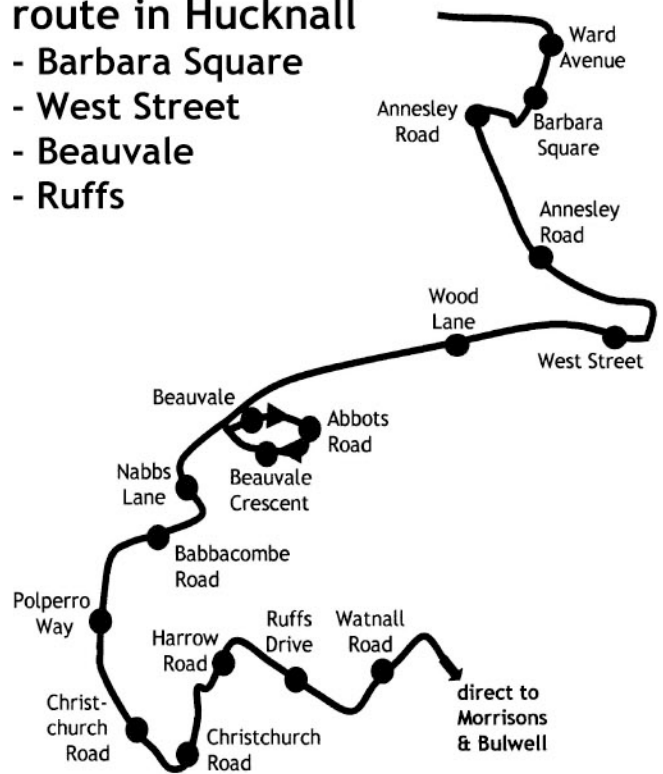

S43 Nuncargate Annesley Newstead Village Hucknall Estates Morrisons Bulwell

route in Hucknall

- Barbara Square
- West Street
- Beauvale
- Ruffs

from 1st June 09

S43 to Morrisons & Bulwell

Tuesday & Thursday	
NUNCARGATE Nuncargate Road	9.33
ANNESLEY Skegby Road	9.39
ANNESLEY Badger Box	9.41
NEWSTEAD VILLAGE, Tilford Rd	9.45
Barbara Square	9.55
HUCKNALL West Street	10.00
Beauvale Road, Post Office	10.05
Babbacombe Way	10.09
Ruffs, Harrow Road	10.14
Watnall Road	10.16
Morrisons car park	10.25
BULWELL Bus Station	10.30
return buses	
Tuesday & Thursday	
BULWELL Bus Station	11.40
Morrisons car park	11.45