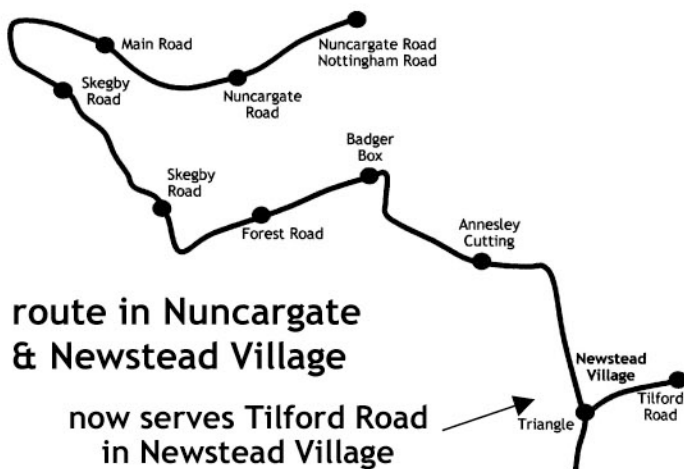

S43 Nuncargate Annesley Newstead Village Hucknall Estates Morrisons Bulwell

route in Hucknall

- Barbara Square
- West Street
- Beauvale
- Ruffs

from 1st June 09

S43 to Morrisons & Bulwell

Tuesday & Thursday	
NUNCARGATE Nuncargate Road	9.33
ANNESLEY Skegby Road	9.39
ANNESLEY Badger Box	9.41
NEWSTEAD VILLAGE, Tilford Rd	9.45
Barbara Square	9.55
HUCKNALL West Street	10.00
Beauvale Road, Post Office	10.05
Babbacombe Way	10.09
Ruffs, Harrow Road	10.14
Watnall Road	10.16
Morrisons car park	10.25
BULWELL Bus Station	10.30
return buses	
Tuesday & Thursday	
BULWELL Bus Station	11.40
Morrisons car park	11.45