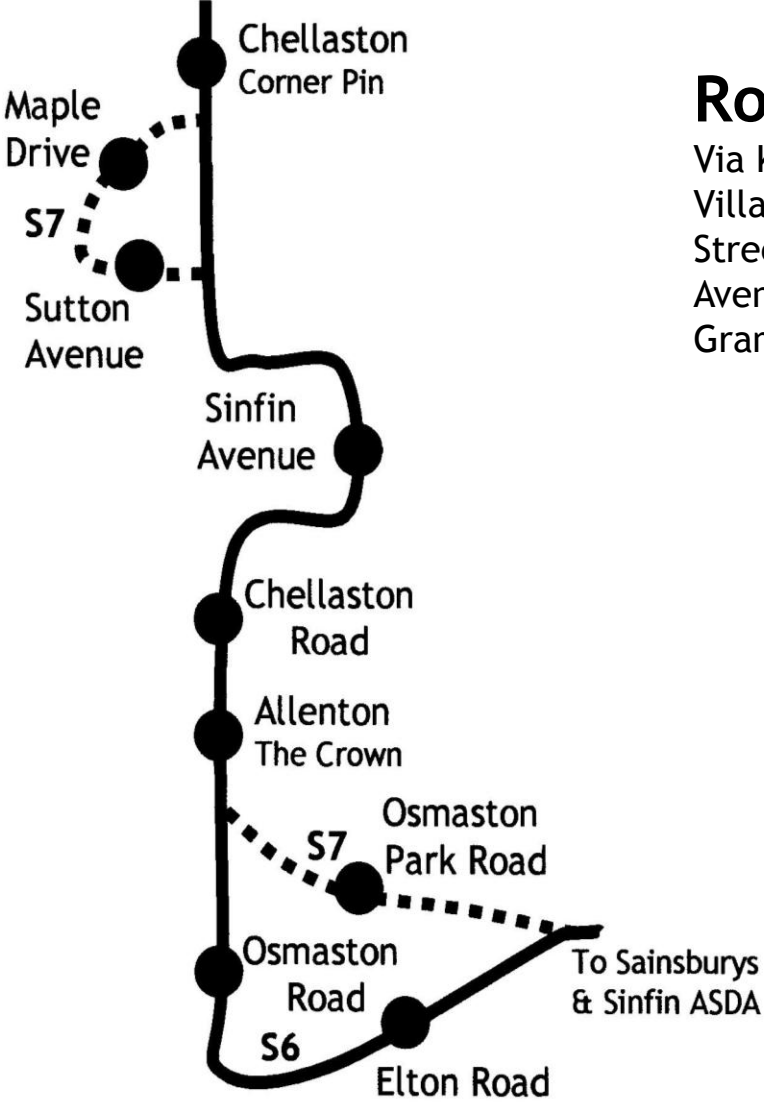

S6 Chellaston
S7 Allenton
Sainsburys
Sunny Hill
ASDA

<i>to the shops</i>	Wednesdays	
	S6	S7
	am	pm
CHELLASTON Maple Drive	I	12.19
SINFIN AVENUE Staveley Close	9.48	12.23
ALLENTON The Crown	9.54	12.30
SAINSBURYS	10.00	12.35
SUNNY HILL Browning Circle	I	12.40
Sunny Hill Avenue	I	12.42
<i>arrives</i> ASDA - Sinfin	10.06	12.47
<i>return buses</i>	Wednesdays	
	S6	S7
	am	pm
<i>depart</i> ASDA - Sinfin	11.30	2.10
<i>depart</i> SAINSBURYS	11.36	2.25

Route in Chellaston and Allenton

Derby Road, (S7 via Maple Drive and Sutton Avenue), Sinfin Avenue, Chellaston Road, Osmaston Road, Elton Road, Osmaston Park Road.

Route in Sunny Hill

Via Kenilworth Avenue, Stenson Road, Village Street, Browning Street, Caxton Street, Coleridge Street, Sunnyhill Avenue, Stenson Road, Grampian Way to ASDA

we pick up & drop off at any bus stop along the route

our low floor buses make it easy to get on & off with trolleys, pushchairs and wheelchairs

0115 985 1111
yourlocalbus.co.uk

shoplink
premiere
 your localbus