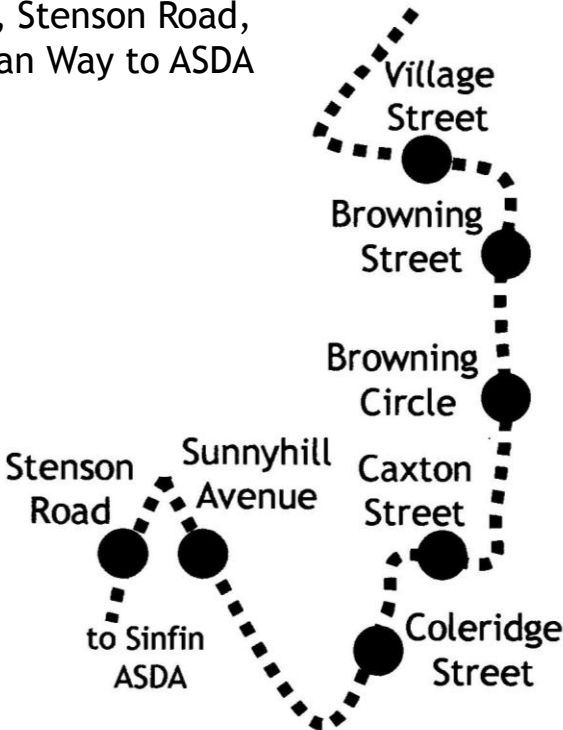

S6 Chellaston
S7 Allenton
Sainsburys
Sunny Hill
ASDA

<i>to the shops</i>	Wednesdays	
	S6	S7
	am	pm
CHELLASTON Maple Drive	I	12.19
SINFIN AVENUE Staveley Close	9.48	12.23
ALLENTON The Crown	9.54	12.30
SAINSBURYS	10.00	12.35
SUNNY HILL Browning Circle	I	12.40
Sunny Hill Avenue	I	12.42
<i>arrives</i> ASDA - Sinfin	10.06	12.47
<i>return buses</i>	Wednesdays	
	S6	S7
	am	pm
<i>depart</i> ASDA - Sinfin	11.30	2.10
<i>depart</i> SAINSBURYS	11.36	2.25

Route in Chellaston and Allenton

Derby Road, (S7 via Maple Drive and Sutton Avenue), Sinfin Avenue, Chellaston Road, Osmaston Road, Elton Road, Osmaston Park Road.

Route in Sunny Hill

Via Kenilworth Avenue, Stenson Road, Village Street, Browning Street, Caxton Street, Coleridge Street, Sunnyhill Avenue, Stenson Road, Grampian Way to ASDA

we pick up & drop off at any bus stop along the route

our low floor buses make it easy to get on & off with trolleys, pushchairs and wheelchairs

0115 985 1111
yourlocalbus.co.uk

shoplink
premiere
 your localbus