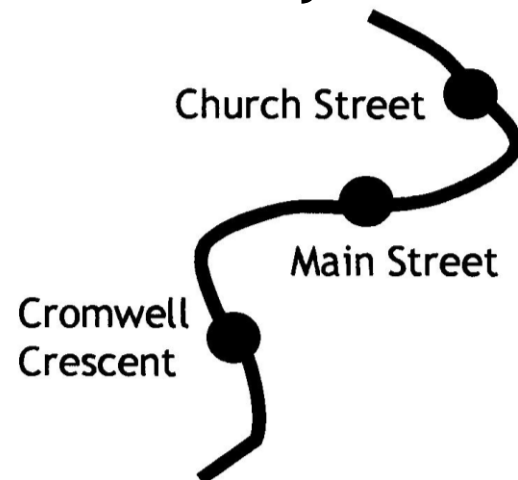

# S8 Calverton Woodborough Lambley Morrisons & Victoria Park

S8 Calverton - Woodborough - Lambley - Morrisons -  
Victoria Park

route in Calverton

route in Woodborough

route in Lambley

from 16th June 08

S8	Fridays
CALVERTON Main Street top	9.27
CALVERTON Gleaners	9.30
CALVERTON Wrangler	9.33
CALVERTON Park Road	9.36
CALVERTON St Wilfreds Sq	9.39
WOODBOROUGH Church	9.43
LAMBLEY Main Street	9.47
Arnold Lane / Grey Goose	9.52
Morrisons & Victoria Park	9.58
<b>return bus</b>	
Morrisons & Victoria Park	11.45

we pick up & drop off at any bus stop along the route

our low floor buses make it easy to get on & off with trolleys, pushchairs and wheelchairs

convenient stops for Morrisons & Victoria Park

0115 985 1111  
yourlocalbus.co.uk

OAP passes accepted  
single & return fares available  
premiere 10trip ticket £10