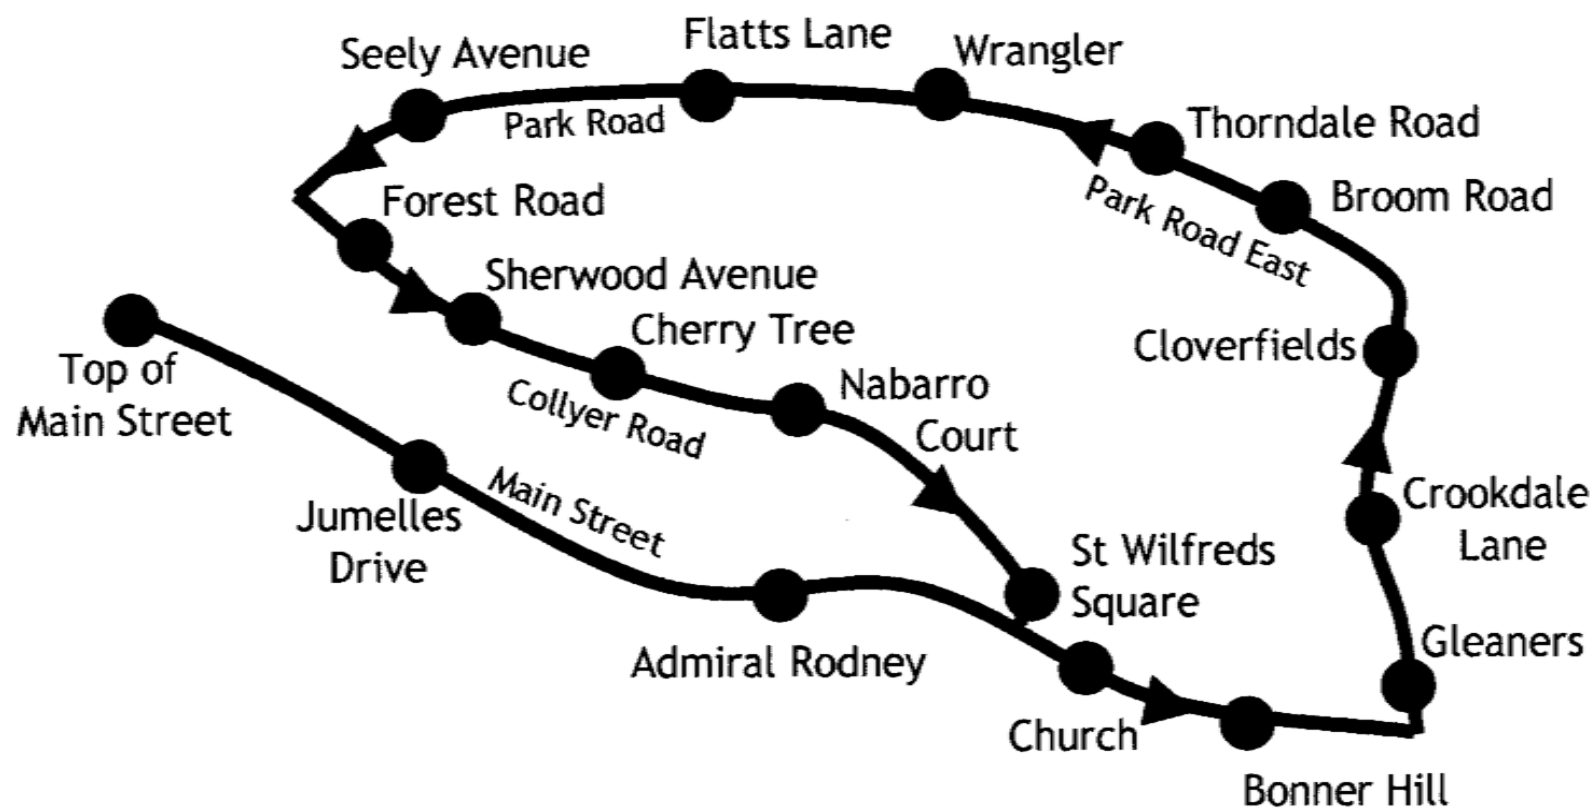

# S8 Calverton Woodborough Lambley Morrisons & Victoria Park

S8 Calverton - Woodborough - Lambley - Morrisons -  
Victoria Park

route in Calverton

route in Woodborough

route in Lambley

from 16th June 08

S8	Fridays
CALVERTON Main Street top	9.27
CALVERTON Gleaners	9.30
CALVERTON Wrangler	9.33
CALVERTON Park Road	9.36
CALVERTON St Wilfreds Sq	9.39
WOODBOROUGH Church	9.43
LAMBLEY Main Street	9.47
Arnold Lane / Grey Goose	9.52
Morrisons & Victoria Park	9.58
<b>return bus</b>	
Morrisons & Victoria Park	11.45

we pick up & drop off at any bus stop along the route

our low floor buses make it easy to get on & off with trolleys, pushchairs and wheelchairs

convenient stops for Morrisons & Victoria Park

0115 985 1111  
yourlocalbus.co.uk

OAP passes accepted  
single & return fares available  
premiere 10trip ticket £10