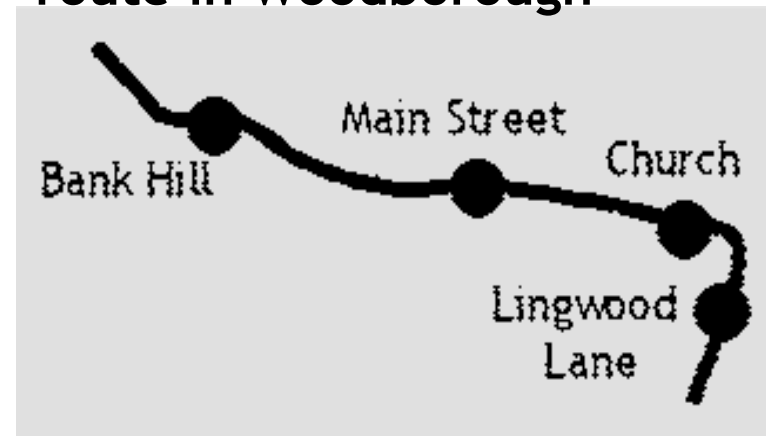

# S8 Calverton Woodborough Lambley Morrisons & Victoria Park

S8 Calverton - Woodborough - Lambley - Morrisons -  
Victoria Park

route in Calverton

route in Woodborough

route in Lambley

from 16th June 08

S8	Fridays
CALVERTON Main Street top	9.27
CALVERTON Gleaners	9.30
CALVERTON Wrangler	9.33
CALVERTON Park Road	9.36
CALVERTON St Wilfreds Sq	9.39
WOODBOROUGH Church	9.43
LAMBLEY Main Street	9.47
Arnold Lane / Grey Goose	9.52
Morrisons & Victoria Park	9.58
<b>return bus</b>	
Morrisons & Victoria Park	11.45

we pick up & drop off at any bus stop along the route

our low floor buses make it easy to get on & off with trolleys, pushchairs and wheelchairs

convenient stops for Morrisons & Victoria Park

0115 985 1111  
yourlocalbus.co.uk