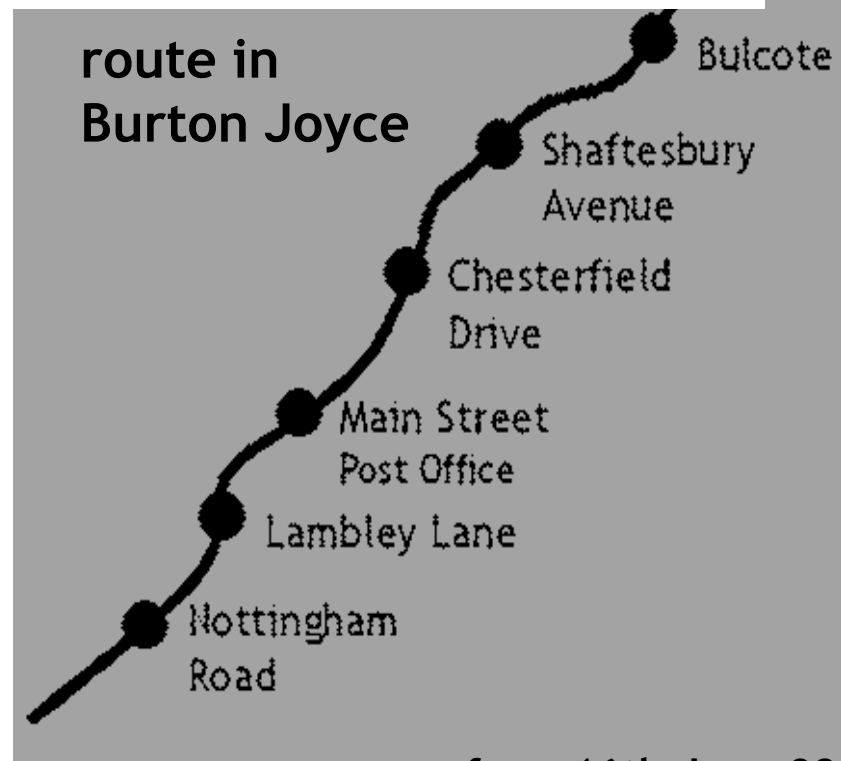

S9 Southwell Lowdham Burton Joyce Morrisons & Victoria Park

S9 Southwell - Lowdham - Burton Joyce - Morrisons -
Victoria Park

S9	Fridays
SOUTHWELL Vicarage Road	10.25
SOUTHWELL Norwood Gardens	10.30
SOUTHWELL Minster	10.35
THURGARTON	10.41
LOWDHAM Magna Charta	10.46
LOWDHAM Health Centre	10.47
BURTON JOYCE Main Street	10.55
Morrisons & Victoria Park	11.03
return bus	
Morrisons & Victoria Park	12.45

route in Southwell

route in Lowdham

route in
Burton Joyce

we pick up & drop off
at any bus stop along
the route

our low floor buses make
it easy to get on & off
with trolleys, pushchairs
and wheelchairs

convenient stops for
Morrisons &
Victoria Park

0115 985 1111
yourlocalbus.co.uk

OAP
passes
accepted

single & return fares available
premiere 10trip ticket £10

from 16th June 08