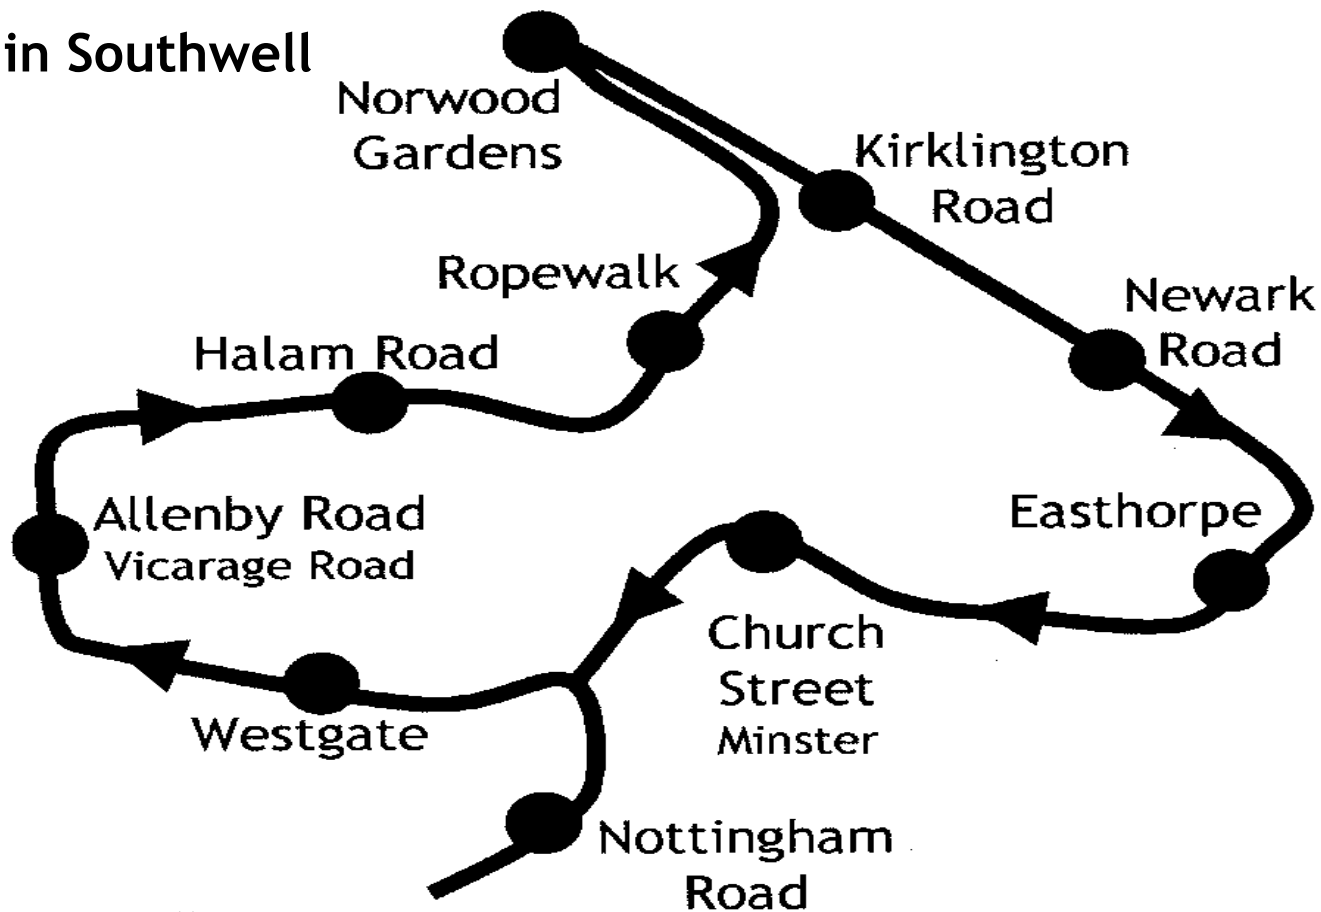

S9 Southwell Lowdham Burton Joyce Morrisons & Victoria Park

S9 Southwell - Lowdham - Burton Joyce - Morrisons -
Victoria Park

S9	Fridays
SOUTHWELL Vicarage Road	10.25
SOUTHWELL Norwood Gardens	10.30
SOUTHWELL Minster	10.35
THURGARTON	10.41
LOWDHAM Magna Charta	10.46
LOWDHAM Health Centre	10.47
BURTON JOYCE Main Street	10.55
Morrisons & Victoria Park	11.03
return bus	
Morrisons & Victoria Park	12.45

route in Southwell

route in Lowdham

route in
Burton Joyce

we pick up & drop off
at any bus stop along
the route

our low floor buses make
it easy to get on & off
with trolleys, pushchairs
and wheelchairs

convenient stops for
Morrisons &
Victoria Park

0115 985 1111
yourlocalbus.co.uk

OAP
passes
accepted

single & return fares available
premiere 10trip ticket £10

from 16th June 08