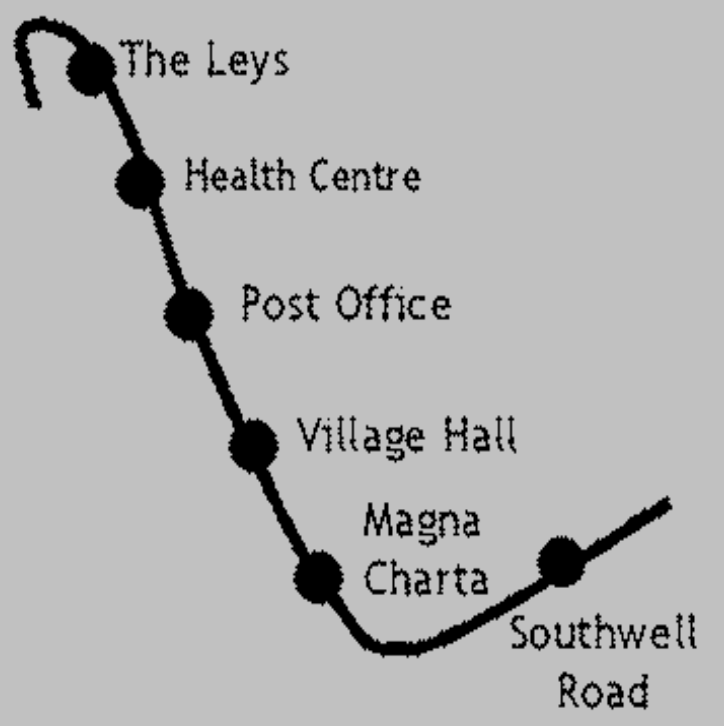

S9 Southwell Lowdham Burton Joyce Morrisons & Victoria Park

S9 Southwell - Lowdham - Burton Joyce - Morrisons -
Victoria Park

S9	Fridays
SOUTHWELL Vicarage Road	10.25
SOUTHWELL Norwood Gardens	10.30
SOUTHWELL Minster	10.35
THURGARTON	10.41
LOWDHAM Magna Charta	10.46
LOWDHAM Health Centre	10.47
BURTON JOYCE Main Street	10.55
Morrisons & Victoria Park	11.03
return bus	
Morrisons & Victoria Park	12.45

route in Southwell

route in Lowdham

route in
Burton Joyce

we pick up & drop off
at any bus stop along
the route

our low floor buses make
it easy to get on & off
with trolleys, pushchairs
and wheelchairs

convenient stops for
Morrisons &
Victoria Park

0115 985 1111
yourlocalbus.co.uk

OAP
passes
accepted

single & return fares available
premiere 10trip ticket £10

from 16th June 08