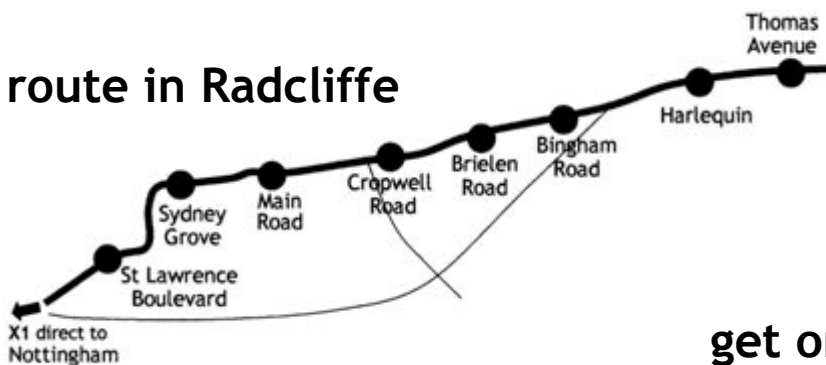

# X1

**Bingham - Radcliffe - Nottingham - QMC**  
 - Train Station - Broadmarsh - Victoria Centre - Friar Lane

route in Bingham

X1 City loop

route in Radcliffe

get on & off  
 Train Station  
 Broadmarsh  
 Victoria Centre  
 Parliament Street  
 Friar Lane

**direct from Radcliffe**  
after leaving Radcliffe your X1 runs direct via Radcliffe Road & Trent Bridge to Train Station, Collin Street, Victoria Centre & Friar Lane