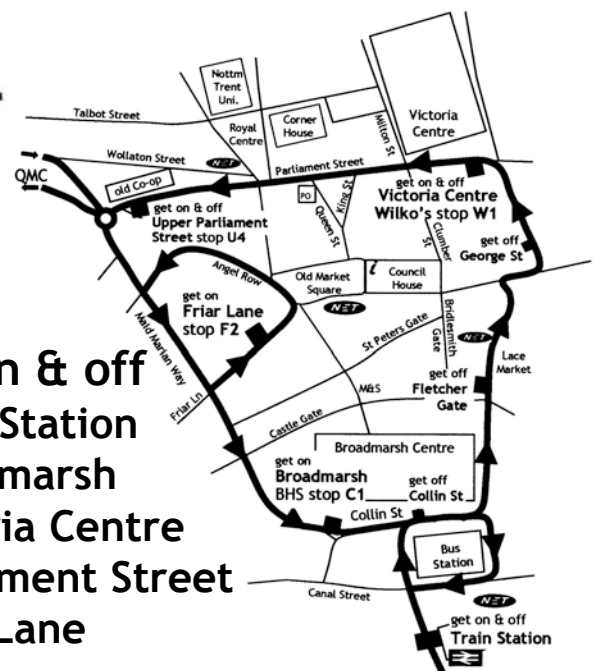

# X1

**Bingham - Radcliffe - Nottingham - QMC**  
 - Train Station - Broadmarsh - Victoria Centre - Friar Lane

route in Bingham

X1 City loop

route in Radcliffe

get on & off  
 Train Station  
 Broadmarsh  
 Victoria Centre  
 Parliament Street  
 Friar Lane

# X1 Bingham - Radcliffe - Nottingham

Monday to Friday	X1	X1	X1	X1	X1	X1	X1		X1	X1		X1	X1	X1	X1	X1
Bingham, Grantham Road	6.50	7.20	7.35	7.50	8.05	8.20	8.55	THEN	25	55		15.25	15.55	16.20	16.50	17.50
Bingham, Co-op	6.55	7.25	7.40	7.55	8.10	8.25	9.00	AT	30	00		15.30	16.00	16.25	16.55	17.55
Radcliffe Harlequin	7.01	7.35	7.50	8.05	8.20	8.35	9.06	THESE	36	36		15.36	16.06	16.31	17.01	18.01
Radcliffe, Main Road	7.05		7.55		8.25	8.40	9.10	TIMES	40	10	UNTIL	15.40	16.10			
CITY Victoria Centre	7.30	8.00	8.20	8.30	8.50	9.00	9.30	EVERY	00	30		16.00	16.30	16.50	17.20	18.20
CITY Friar Lane			8.27		8.57	9.07	9.37	HOUR	07	37		16.07	16.37	16.57	17.27	18.27
QMC, Derby Road	7.40	8.10	-	8.40	-	-	-		-	-		-	-	-	-	-

**direct from Radcliffe**  
after leaving Radcliffe your X1 runs direct via Radcliffe Road & Trent Bridge to Train Station, Collin Street, Victoria Centre & Friar Lane

**City loop**  
return buses depart from:  
Victoria Centre  
Lloyds TSB stop W3  
Upper Parliament St  
Chapel Bar stop U4  
Friar Lane stop F2  
Broadmarsh  
Collin Street stop C1  
Train Station

Saturdays	X1	X1	X1		X1	X1		X1	X1	X1	X1
CITY Victoria Centre W3	9.00	9.30	10.00	THEN	00	30		16.00	16.30	17.00	17.45
CITY Friar Lane F2	9.10	9.40	10.10	AT	10	40		16.10	16.40	17.10	17.55
Broadmarsh, Collin St C1	9.15	9.45	10.15	THESE	15	45		16.15	16.45	17.15	18.00
Radcliffe, Main Road	9.30	10.00	10.30	TIMES	30	00	UNTIL	16.30	17.05	17.30	18.15
Radcliffe Harlequin	9.34	10.04	10.34	EVERY	34	04		16.34	17.09	17.34	18.19
Bingham, Market Street	9.40	10.10	10.40	HOUR	40	10		16.40	17.19	17.44	18.25
Bingham, Grantham Road	9.45	10.15	10.45		45	15		16.45	17.24	17.49	18.30